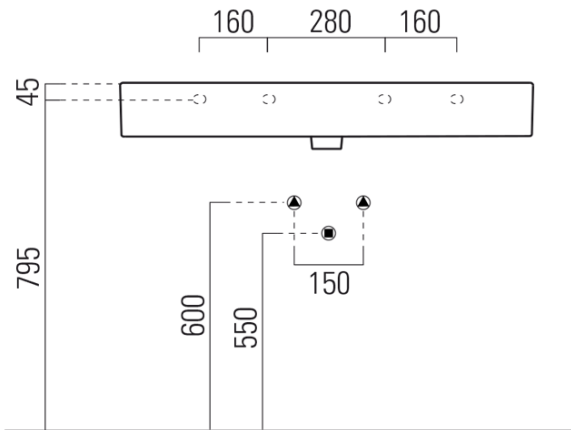

KUBE X ceramic washbasin 100x47cm, white ExtraGlaze

GSI[®]

Order code: 9423111

Basic information

Brand: GSI
Series: KUBE X

Size

Width: 1000 mm
Height: 160 mm
Depth: 470 mm

Properties

Colour: White
Material: Ceramic
Installation: Freestanding, Wall-hung - Screws
Type of washbasin: Washbasin
Tap hole: 1 tap hole
Overflow: Yes
Shape: Rectangle
Equipment: ExtraGlaze
Weight / Piece: 28.2 kg
Packaging: 1 Piece
Warranty: 2 years

We recommend buy

1 Piece GSI washbasin drain 5/4", click-clack, ceramic stopper, 5-65mm, white (Order code: PCS11)

Technical sheet

* Taglio sul mobile
Furniture's cut