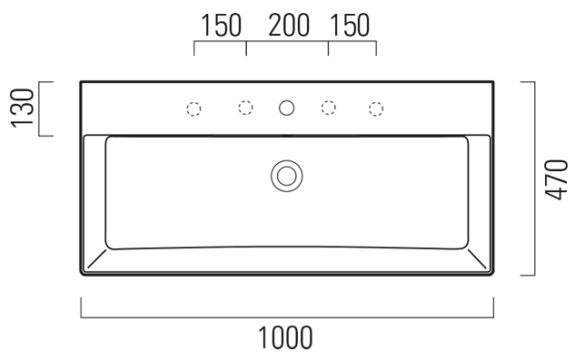

KUBE X ceramic washbasin 100x47cm, white ExtraGlaze

GSI[®]

Order code: 9423111

Basic information

Brand: GSI
Series: KUBE X

Size

Width: 1000 mm
Height: 160 mm
Depth: 470 mm

Properties

Colour: White
Material: Ceramic
Installation: Freestanding, Wall-hung - Screws
Type of washbasin: Washbasin
Tap hole: 1 tap hole
Overflow: Yes
Shape: Rectangle
Equipment: ExtraGlaze
Weight / Piece: 28.2 kg
Packaging: 1 Piece
Warranty: 2 years

We recommend buy

1 Piece GSI washbasin drain 5/4", click-clack, ceramic stopper, 5-65mm, white (Order code: PCS11)

Technical sheet

* Taglio sul mobile
Furniture's cut