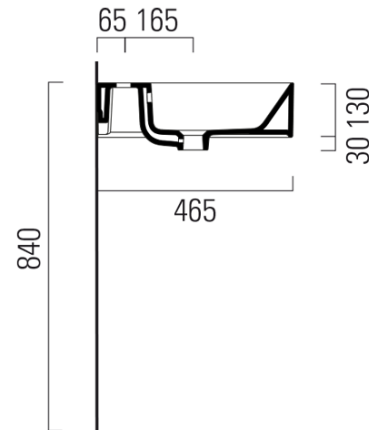

KUBE X ceramic washbasin 100x47cm, white ExtraGlaze

GSI[®]

Order code: 9423111

Basic information

Brand: GSI
Series: KUBE X

Size

Width: 1000 mm
Height: 160 mm
Depth: 470 mm

Properties

Colour: White
Material: Ceramic
Installation: Freestanding, Wall-hung - Screws
Type of washbasin: Washbasin
Tap hole: 1 tap hole
Overflow: Yes
Shape: Rectangle
Equipment: ExtraGlaze
Weight / Piece: 28.2 kg
Packaging: 1 Piece
Warranty: 2 years

We recommend buy

1 Piece GSI washbasin drain 5/4", click-clack, ceramic stopper, 5-65mm, white (Order code: PCS11)

Technical sheet

* Taglio sul mobile
Furniture's cut