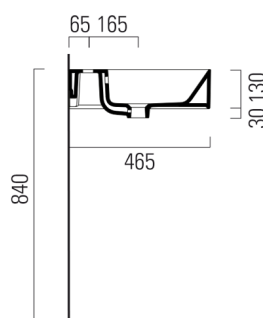

### Size

Width: 1000 mm

Height: 160 mm

Depth: 470 mm

### Technical sheet

\* Taglio sul mobile  
Furniture's cut