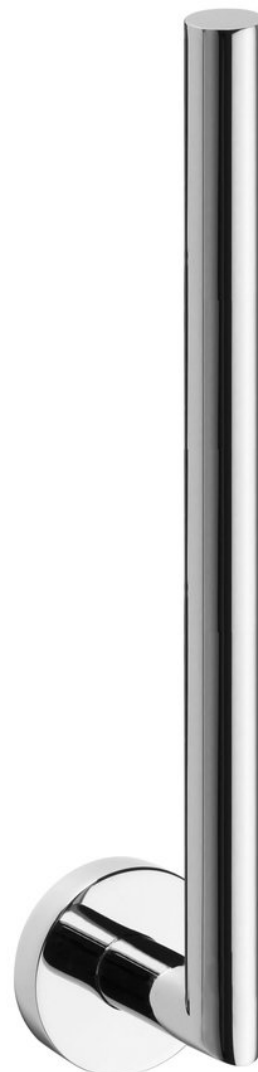

## X-ROUND wall mounted spare toilet paper holder, chrome

Order code: XR707

### Basic information

Brand: Sapho  
Series: X-ROUND

### Size

Width: 54 mm  
Height: 315 mm  
Depth: 65 mm

### Properties

Colour: Chrome  
Material: Brass  
Shape: Circular  
Type: Toilet paper holder  
Installation: Sticking, Drilling  
Weight / Piece: 0.3 kg  
Packaging: 1 Piece  
Warranty: 10 years