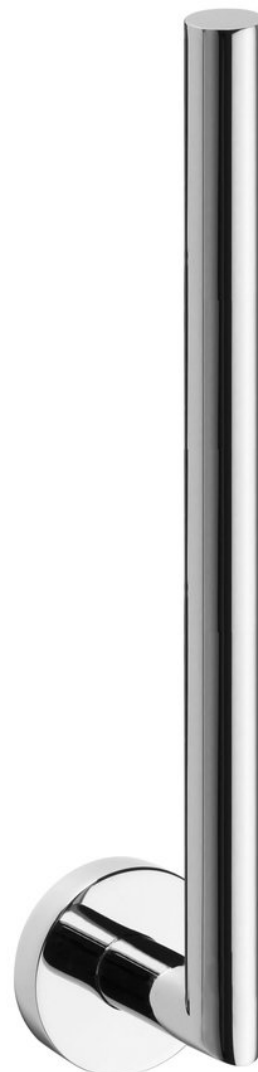

## X-ROUND wall mounted spare toilet paper holder, chrome

 **SAPHO**

**Order code:** XR707

### Basic information

**Brand:** Sapho  
**Series:** X-ROUND

### Size

**Width:** 54 mm  
**Height:** 315 mm  
**Depth:** 65 mm

### Properties

**Colour:** Chrome  
**Material:** Brass  
**Shape:** Circular  
**Type:** Toilet paper holder  
**Installation:** Sticking, Drilling  
**Weight / Piece:** 0.3 kg  
**Packaging:** 1 Piece  
**Warranty:** 10 years