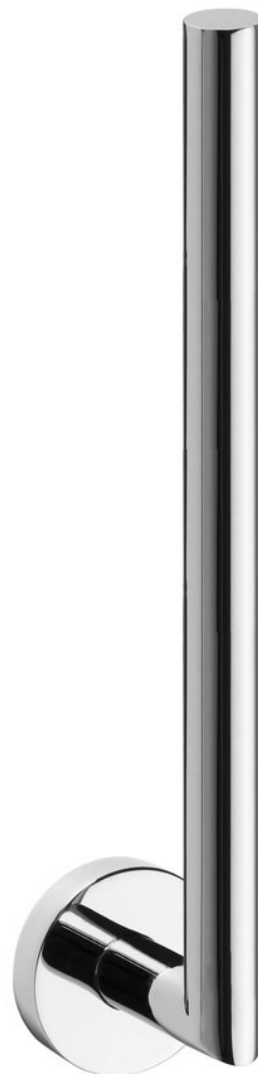

X-ROUND wall mounted spare toilet paper holder, chrome

 **SAPHO**

Order code: XR707

Basic information

Brand: Sapho
Series: X-ROUND

Size

Width: 54 mm
Height: 315 mm
Depth: 65 mm

Properties

Colour: Chrome
Material: Brass
Shape: Circular
Type: Toilet paper holder
Installation: Sticking, Drilling
Weight / Piece: 0.3 kg
Packaging: 1 Piece
Warranty: 10 years

We recommend buy

1 Piece Fixing adhesive set 2pcs (Order code: MS287)