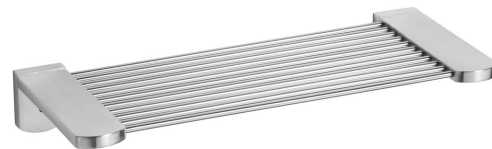

X-STEEL shower shelf, stainless steel matt

Order code: XS603

Size

Length: 270 mm
Width: 270 mm
Height: 40 mm
Depth: 110 mm

Properties

Colour: Chrome
Material: Brass, Stainless steel
Warranty: 10 years

Technical sheet