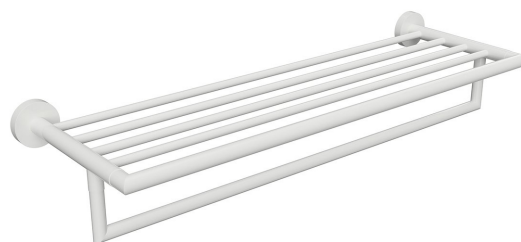

X-ROUND WHITE towel shelf with rail 500mm, white matt

Order code: XR421W

Size

Length: 550 mm
 Width: 550 mm
 Height: 110 mm
 Depth: 265 mm

Properties

Colour: White
 Material: Brass
 Warranty: 2 years

Technical sheet