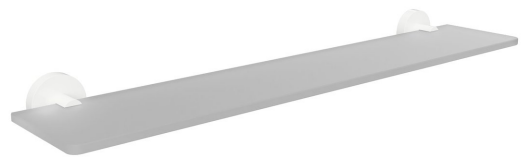

X-ROUND WHITE glass shelf 600mm, white

Order code: XR609W

Basic information

Brand: Sapho
Series: X-ROUND

Size

Length: 600 mm
Width: 600 mm
Height: 55 mm
Depth: 130 mm

Properties

Colour: White
Material: Brass, Glass
Shape: Circular
Type: Shelf
Installation: Drilling
Maintenance: According to recommendation
Weight / Piece: 1.52 kg
Packaging: 1 Piece
Warranty: 10 years