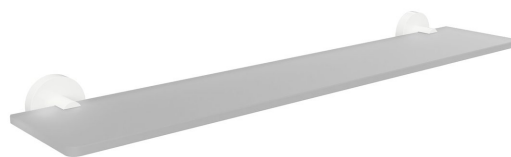

X-ROUND WHITE glass shelf 600mm, white

Order code: XR609W

Basic information

Brand: Sapho
Series: X-ROUND

Size

Length: 600 mm
Width: 600 mm
Height: 55 mm
Depth: 130 mm

Properties

Colour: White
Material: Brass, Glass
Shape: Circular
Type: Shelf
Installation: Drilling
Maintenance: According to recommendation
Weight / Piece: 1.52 kg
Packaging: 1 Piece
Warranty: 10 years