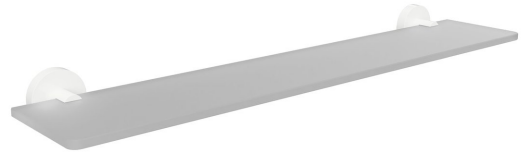

X-ROUND WHITE glass shelf 600mm, white matt

Order code: XR609W

Size

Length: 600 mm
 Width: 600 mm
 Height: 55 mm
 Depth: 130 mm

Properties

Colour: White
 Material: Brass, Glass
 Warranty: 2 years

Technical sheet