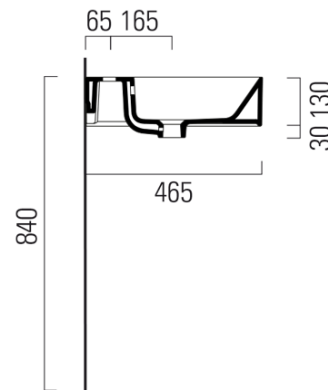

KUBE X ceramic washbasin 120x47cm, white ExtraGlaze

GSI[®]

Order code: 9424111

Basic information

Brand: GSI
Series: KUBE X

Size

Width: 1200 mm
Height: 160 mm
Depth: 470 mm

Properties

Colour: White
Material: Ceramic
Installation: Freestanding, Wall-hung - Screws
Type of washbasin: Washbasin
Tap hole: 1 tap hole
Overflow: Yes
Shape: Rectangle
Equipment: ExtraGlaze
Weight / Piece: 33.9 kg
Packaging: 1 Piece
Warranty: 2 years

We recommend buy

1 Piece GSI Click-Clack washbasin waste 5/4", ceramic plug, white (Order code: PCS11)

Technical sheet

* Taglio sul mobile
Furniture's cut