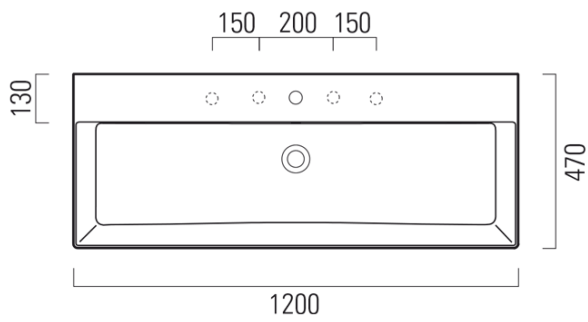

KUBE X ceramic washbasin 120x47cm, white ExtraGlaze

GSI[®]

Order code: 9424111

Basic information

Brand: GSI
Series: KUBE X

Size

Width: 1200 mm
Height: 160 mm
Depth: 470 mm

Properties

Colour: White
Material: Ceramic
Installation: Freestanding, Wall-hung - Screws
Type of washbasin: Washbasin
Tap hole: 1 tap hole
Overflow: Yes
Shape: Rectangle
Equipment: ExtraGlaze
Weight / Piece: 33.9 kg
Packaging: 1 Piece
Warranty: 2 years

We recommend buy

1 Piece GSI Click-Clack washbasin waste 5/4", ceramic plug, white (Order code: PCS11)

Technical sheet

* Taglio sul mobile
Furniture's cut