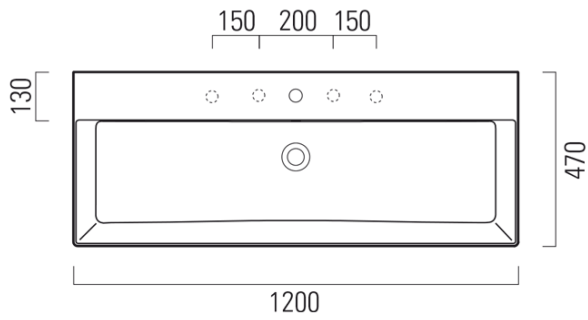

KUBE X ceramic washbasin 120x47cm, white ExtraGlaze

GSI[®]

Order code: 9424111

Basic information

Brand: GSI
Series: KUBE X

Size

Width: 1200 mm
Height: 160 mm
Depth: 470 mm

Properties

Colour: White
Material: Ceramic
Installation: Freestanding, Wall-hung - Screws
Type of washbasin: Washbasin
Tap hole: 1 tap hole
Overflow: Yes
Shape: Rectangle
Equipment: ExtraGlaze
Weight / Piece: 33.9 kg
Packaging: 1 Piece
Warranty: 2 years

We recommend buy

1 Piece GSI washbasin drain 5/4", click-clack, ceramic stopper, 5-65mm, white (Order code: PCS11)

Technical sheet

* Taglio sul mobile
Furniture's cut