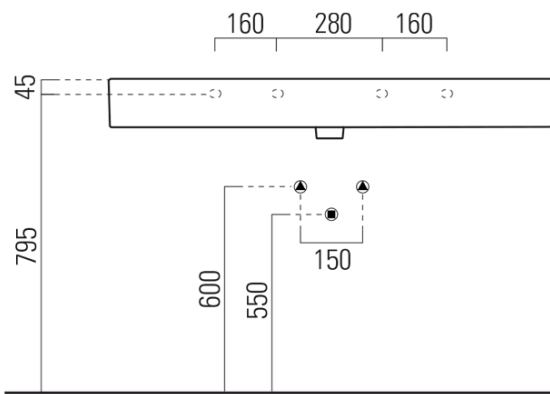

KUBE X ceramic washbasin 120x47cm, white ExtraGlaze

GSI[®]

Order code: 9424111

Basic information

Brand: GSI
Series: KUBE X

Size

Width: 1200 mm
Height: 160 mm
Depth: 470 mm

Properties

Colour: White
Material: Ceramic
Installation: Freestanding, Wall-hung - Screws
Type of washbasin: Washbasin
Tap hole: 1 tap hole
Overflow: Yes
Shape: Rectangle
Equipment: ExtraGlaze
Weight / Piece: 33.9 kg
Packaging: 1 Piece
Warranty: 2 years

We recommend buy

1 Piece GSI washbasin drain 5/4", click-clack, ceramic stopper, 5-65mm, white (Order code: PCS11)

Technical sheet

* Taglio sul mobile
Furniture's cut