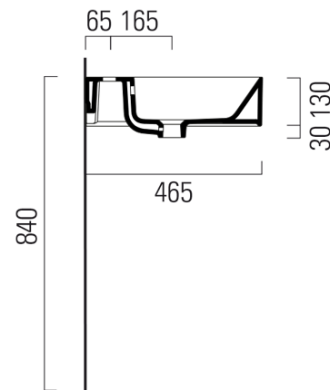

KUBE X ceramic washbasin 120x47cm, white ExtraGlaze

GSI[®]

Order code: 9424111

Basic information

Brand: GSI
Series: KUBE X

Size

Width: 1200 mm
Height: 160 mm
Depth: 470 mm

Properties

Colour: White
Material: Ceramic
Installation: Freestanding, Wall-hung - Screws
Type of washbasin: Washbasin
Tap hole: 1 tap hole
Overflow: Yes
Shape: Rectangle
Equipment: ExtraGlaze
Weight / Piece: 33.9 kg
Packaging: 1 Piece
Warranty: 2 years

We recommend buy

1 Piece GSI washbasin drain 5/4", click-clack, ceramic stopper, 5-65mm, white (Order code: PCS11)

Technical sheet

* Taglio sul mobile
Furniture's cut