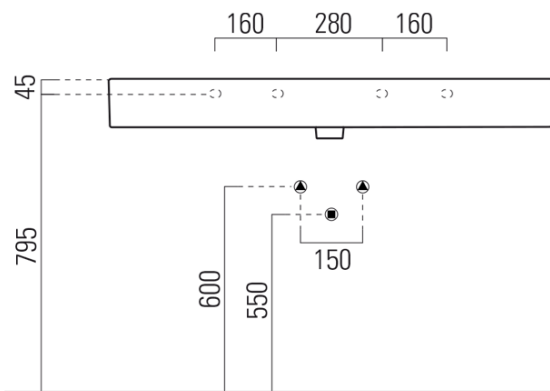

KUBE X ceramic washbasin 120x47cm, white ExtraGlaze

GSI[®]

Order code: 9424111

Basic information

Brand: GSI
Series: KUBE X

Size

Width: 1200 mm
Height: 160 mm
Depth: 470 mm

Properties

Colour: White
Material: Ceramic
Installation: Freestanding, Wall-hung - Screws
Type of washbasin: Washbasin
Tap hole: 1 tap hole
Overflow: Yes
Shape: Rectangle
Equipment: ExtraGlaze
Weight / Piece: 33.9 kg
Packaging: 1 Piece
Warranty: 2 years

We recommend buy

1 Piece GSI Click-Clack washbasin waste 5/4", ceramic plug, white (Order code: PCS11)

Technical sheet

* Taglio sul mobile
Furniture's cut