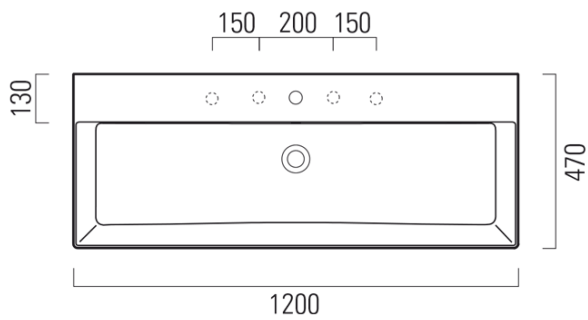

KUBE X ceramic washbasin 120x47cm, white ExtraGlaze

GSI[®]

Order code: 9424111

Basic information

Brand: GSI
Series: KUBE X

Size

Width: 1200 mm
Height: 160 mm
Depth: 470 mm

Properties

Colour: White
Material: Ceramic
Installation: Freestanding, Wall-hung - Screws
Type of washbasin: Washbasin
Tap hole: 1 tap hole
Overflow: Yes
Shape: Rectangle
Equipment: ExtraGlaze
Weight / Piece: 33.9 kg
Packaging: 1 Piece
Warranty: 2 years

We recommend buy

1 Piece GSI Click-Clack washbasin waste 5/4", ceramic plug, white (Order code: PCS11)

Technical sheet

* Taglio sul mobile
Furniture's cut