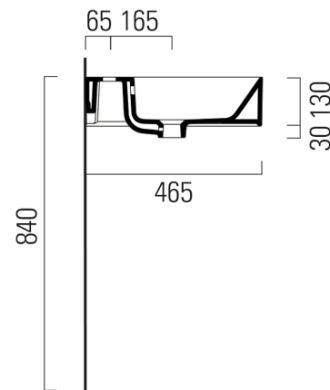

KUBE X ceramic washbasin 120x47cm, white ExtraGlaze

GSI[®]

Order code: 9424111

Basic information

Brand: GSI
Series: KUBE X

Size

Width: 1200 mm
Height: 160 mm
Depth: 470 mm

Properties

Colour: White
Material: Ceramic
Installation: Freestanding, Wall-hung - Screws
Type of washbasin: Washbasin
Tap hole: 1 tap hole
Overflow: Yes
Shape: Rectangle
Equipment: ExtraGlaze
Weight / Piece: 33.9 kg
Packaging: 1 Piece
Warranty: 2 years

We recommend buy

1 Piece GSI Click-Clack washbasin waste 5/4", ceramic plug, white (Order code: PCS11)

Technical sheet

* Taglio sul mobile
Furniture's cut