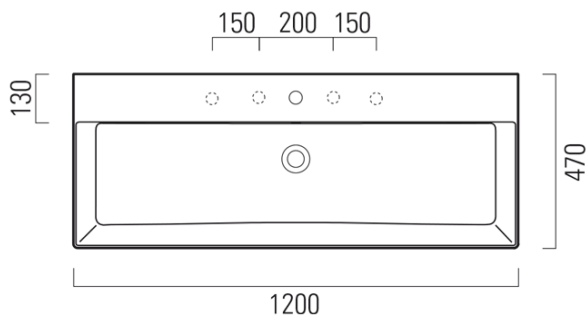

KUBE X ceramic washbasin 120x47cm, white ExtraGlaze

GSI[®]

Order code: 9424111

Basic information

Brand: GSI
Series: KUBE X

Size

Width: 1200 mm
Height: 160 mm
Depth: 470 mm

Properties

Colour: White
Material: Ceramic
Installation: Freestanding, Wall-hung - Screws
Type of washbasin: Washbasin
Tap hole: 1 tap hole
Overflow: Yes
Shape: Rectangle
Equipment: ExtraGlaze
Weight / Piece: 33.9 kg
Packaging: 1 Piece
Warranty: 2 years

We recommend buy

1 Piece GSI washbasin drain 5/4", click-clack, ceramic stopper, 5-65mm, white (Order code: PCS11)

Technical sheet

* Taglio sul mobile
Furniture's cut