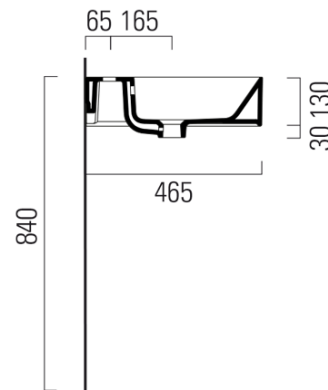

KUBE X ceramic washbasin 120x47cm, white ExtraGlaze

GSI[®]

Order code: 9424111

Basic information

Brand: GSI
Series: KUBE X

Size

Width: 1200 mm
Height: 160 mm
Depth: 470 mm

Properties

Colour: White
Material: Ceramic
Installation: Freestanding, Wall-hung - Screws
Type of washbasin: Washbasin
Tap hole: 1 tap hole
Overflow: Yes
Shape: Rectangle
Equipment: ExtraGlaze
Weight / Piece: 33.9 kg
Packaging: 1 Piece
Warranty: 2 years

We recommend buy

1 Piece GSI washbasin drain 5/4", click-clack, ceramic stopper, 5-65mm, white (Order code: PCS11)

Technical sheet

* Taglio sul mobile
Furniture's cut