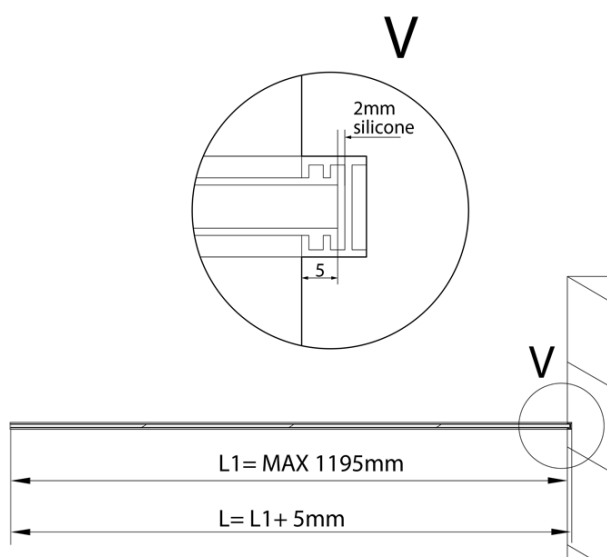

## Size

Depth: 1200 mm

## Properties

Profile colour: Black matt  
Shape: Single-wall fixed screen  
Glass thickness: 8 mm  
Weight / Piece: 0.085 kg  
Packaging: 1 Piece  
Warranty: 2 years

Technical sheet

$L1 = \text{MAX } 1195$
$L = L1 + 5$