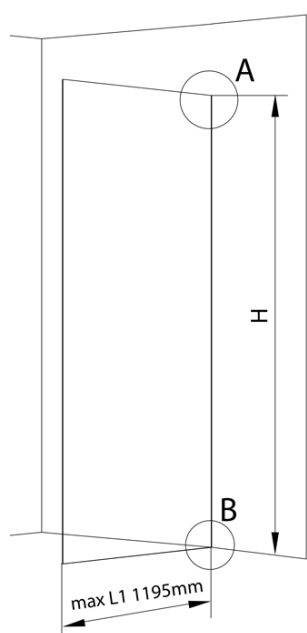

## Size

Depth: 1200 mm

## Properties

Profile colour: Black matt  
Shape: Single-wall fixed screen  
Glass thickness: 8 mm  
Weight / Piece: 0.085 kg  
Packaging: 1 Piece  
Warranty: 2 years

Technical sheet

$L1 = \text{MAX } 1195$
$L = L1 + 5$