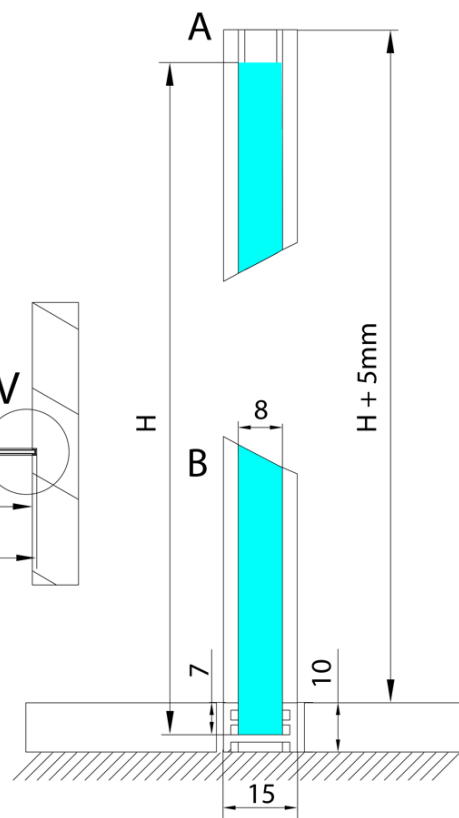

## Size

Depth: 1200 mm

## Properties

Profile colour: Black matt  
Shape: Single-wall fixed screen  
Glass thickness: 8 mm  
Weight / Piece: 0.085 kg  
Packaging: 1 Piece  
Warranty: 2 years

Technical sheet

$L1 = \text{MAX } 1195$
$L = L1 + 5$