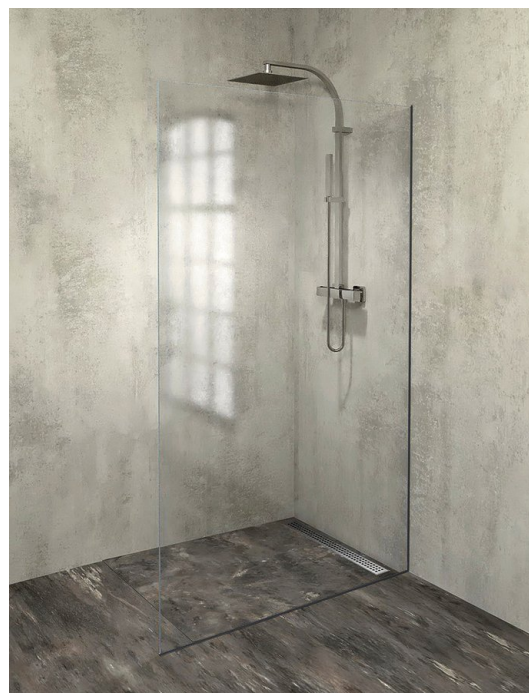

ARCHITEX mounting kit for glass, floor and wall, max width 1200mm, black matt

Order code: AXL2112B

Basic information

Brand: Polysan
Series: ARCHITEX

Size

Depth: 1200 mm

Properties

Profile colour: Black matt
Shape: Single-wall fixed screen
Glass thickness: 8 mm
Weight / Piece: 0.085 kg
Packaging: 1 Piece
Warranty: 2 years