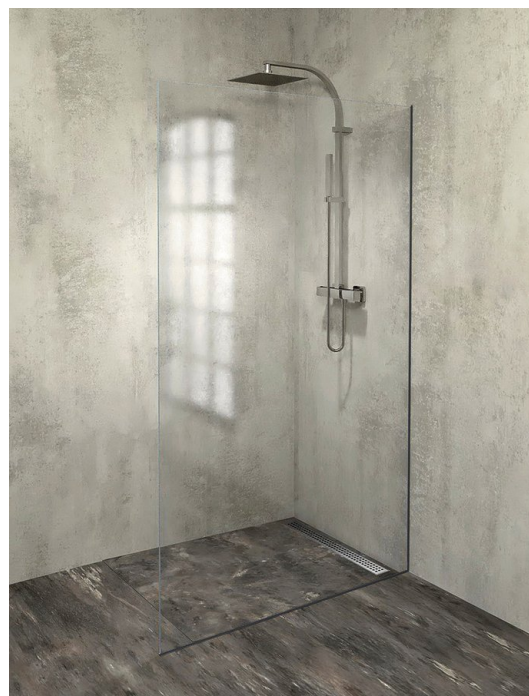

ARCHITEX mounting kit for glass, floor and wall, max width 1200mm, black matt

Order code: AXL2112B

Basic information

Brand: Polysan
Series: ARCHITEX

Size

Depth: 1200 mm

Properties

Profile colour: Black matt
Shape: Single-wall fixed screen
Glass thickness: 8 mm
Weight / Piece: 0.085 kg
Packaging: 1 Piece
Warranty: 2 years