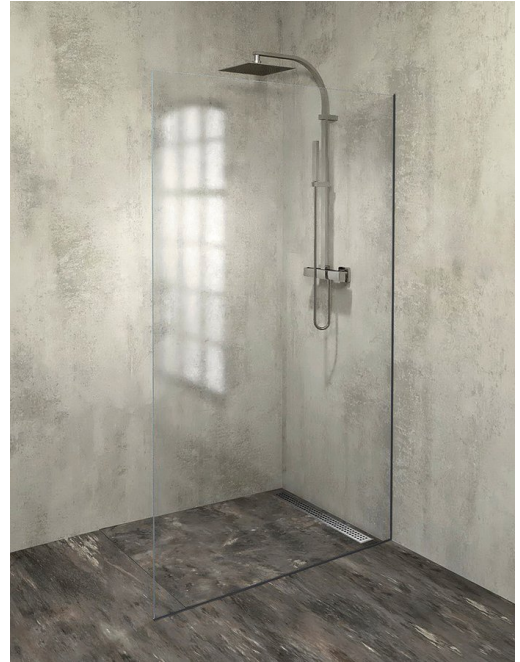

ARCHITEX mounting kit for glass, floor and wall, max width 1200mm, black matt

Order code: AXL2112B

Size
Depth: 1200 mm

Properties
Warranty: 2 years

Technical sheet