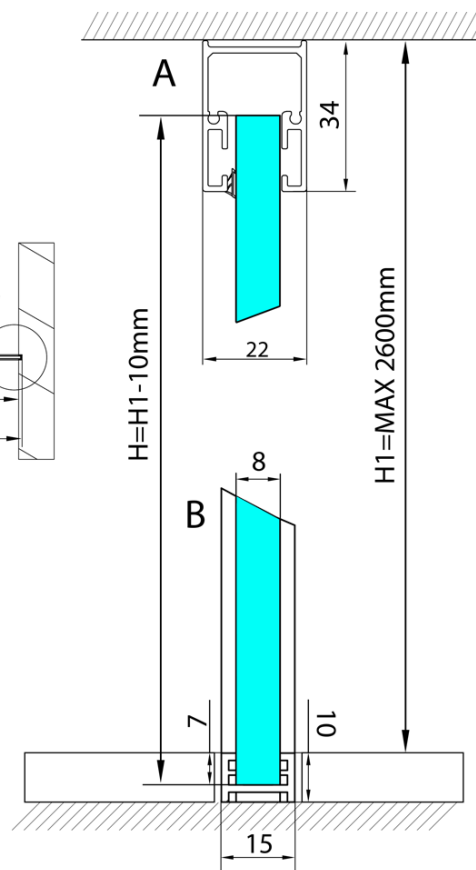

ARCHITEX mounting kit for glass, floor and wall and ceiling, max width 1200mm, black mat

Order code: AXL2812B

Basic information

Brand: Polysan
Series: ARCHITEX

Size

Depth: 1200 mm

Properties

Profile colour: Black matt
Shape: Single-wall fixed screen
Glass thickness: 8 mm
Weight / Piece: 0.085 kg
Packaging: 1 Piece
Warranty: 2 years

Technical sheet

$L1 = \text{MAX } 1195$	$H1 = \text{MAX } 2600$
$L = L1 + 5 = 1200$	$H = H1 - 10 = 2590$