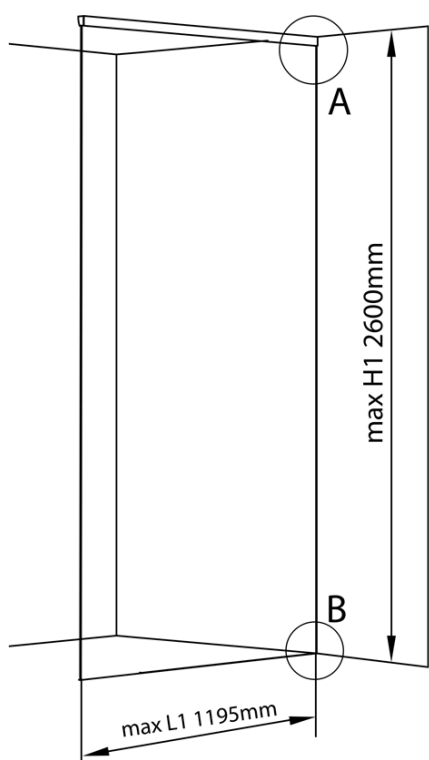

ARCHITEX mounting kit for glass, floor and wall and ceiling, max width 1200mm, black mat

Order code: AXL2812B

Basic information

Brand: Polysan
Series: ARCHITEX

Size

Depth: 1200 mm

Properties

Profile colour: Black matt
Shape: Single-wall fixed screen
Glass thickness: 8 mm
Weight / Piece: 0.085 kg
Packaging: 1 Piece
Warranty: 2 years

Technical sheet

$L1 = \text{MAX } 1195$	$H1 = \text{MAX } 2600$
$L = L1 + 5 = 1200$	$H = H1 - 10 = 2590$