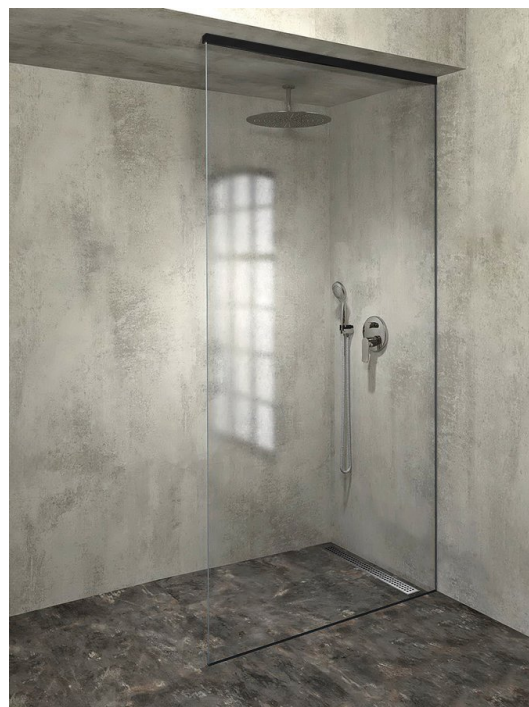

ARCHITEX mounting kit for glass, floor and wall and ceiling, max width 1200mm, black mat

Order code: AXL2812B

Basic information

Brand: Polysan
Series: ARCHITEX

Size

Depth: 1200 mm

Properties

Profile colour: Black matt
Shape: Single-wall fixed screen
Glass thickness: 8 mm
Weight / Piece: 0.085 kg
Packaging: 1 Piece
Warranty: 2 years