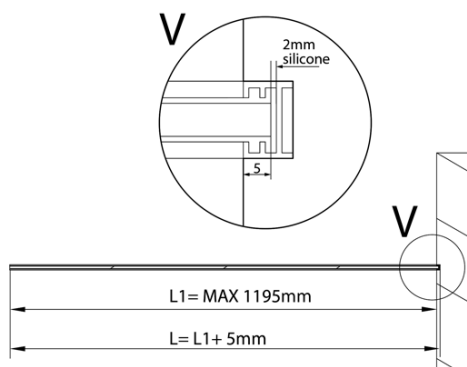

ARCHITEX mounting kit for glass, floor and wall and ceiling, max width 1200mm, black mat

Order code: AXL2812B

Basic information

Brand: Polysan
Series: ARCHITEX

Size

Depth: 1200 mm

Properties

Profile colour: Black matt
Shape: Single-wall fixed screen
Glass thickness: 8 mm
Weight / Piece: 0.085 kg
Packaging: 1 Piece
Warranty: 2 years

Technical sheet

$L1 = \text{MAX } 1195$	$H1 = \text{MAX } 2600$
$L = L1 + 5 = 1200$	$H = H1 - 10 = 2590$