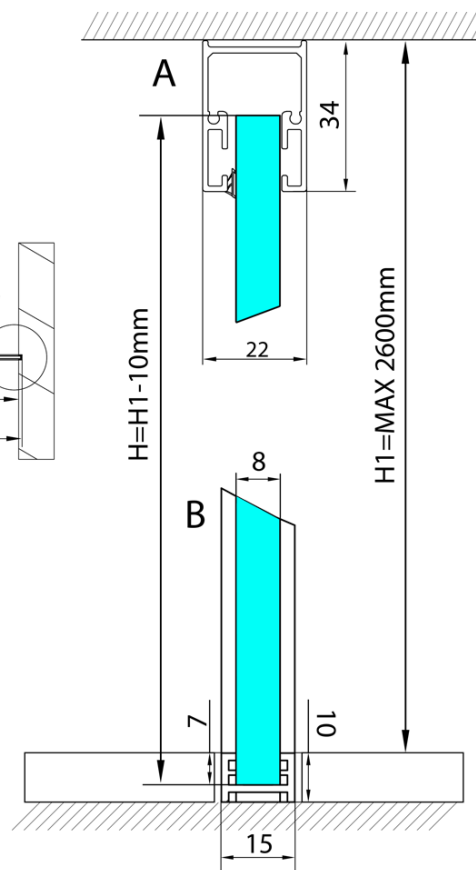

ARCHITEX mounting kit for glass, floor and wall and ceiling, max width 1200mm, black matt

Order code: AXL2812B

Basic information

Brand: Polysan
Series: ARCHITEX

Size

Depth: 1200 mm

Properties

Profile colour: Black matt
Shape: Single-wall fixed screen
Glass thickness: 8 mm
Weight / Piece: 0.085 kg
Packaging: 1 Piece
Warranty: 2 years

Technical sheet

$L1 = \text{MAX } 1195$	$H1 = \text{MAX } 2600$
$L = L1 + 5 = 1200$	$H = H1 - 10 = 2590$