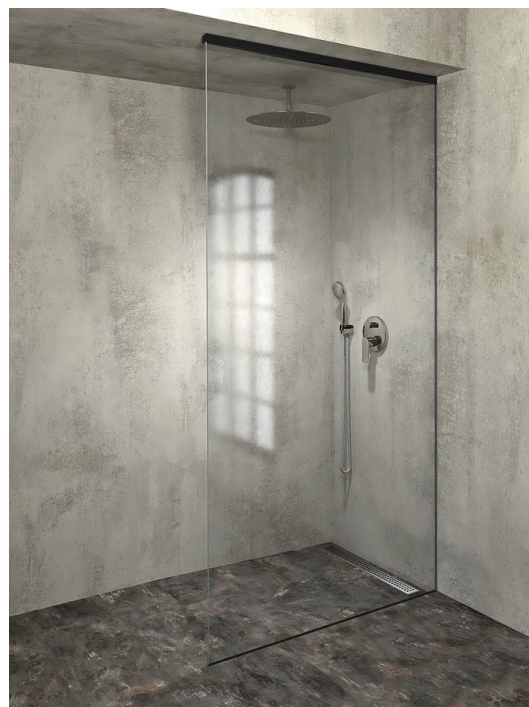

ARCHITEX mounting kit for glass, floor and wall and ceiling, max width 1200mm, black matt

Order code: AXL2812B

Basic information

Brand: Polysan
Series: ARCHITEX

Size

Depth: 1200 mm

Properties

Profile colour: Black matt
Shape: Single-wall fixed screen
Glass thickness: 8 mm
Weight / Piece: 0.085 kg
Packaging: 1 Piece
Warranty: 2 years