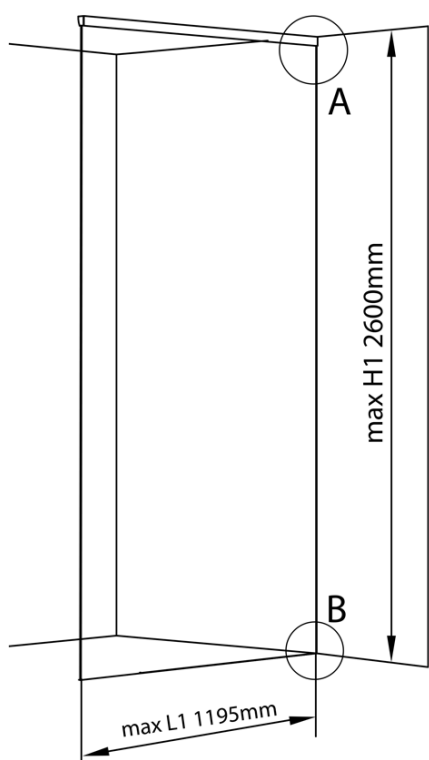

ARCHITEX mounting kit for glass, floor and wall and ceiling, max width 1200mm, black matt

Order code: AXL2812B

Basic information

Brand: Polysan
Series: ARCHITEX

Size

Depth: 1200 mm

Properties

Profile colour: Black matt
Shape: Single-wall fixed screen
Glass thickness: 8 mm
Weight / Piece: 0.085 kg
Packaging: 1 Piece
Warranty: 2 years

Technical sheet

$L1 = \text{MAX } 1195$	$H1 = \text{MAX } 2600$
$L = L1 + 5 = 1200$	$H = H1 - 10 = 2590$