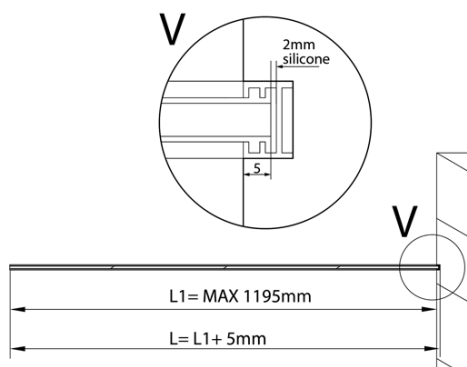

ARCHITEX mounting kit for glass, floor and wall and ceiling, max width 1200mm, black matt

Order code: AXL2812B

Basic information

Brand: Polysan
Series: ARCHITEX

Size

Depth: 1200 mm

Properties

Profile colour: Black matt
Shape: Single-wall fixed screen
Glass thickness: 8 mm
Weight / Piece: 0.085 kg
Packaging: 1 Piece
Warranty: 2 years

Technical sheet

$L1 = \text{MAX } 1195$	$H1 = \text{MAX } 2600$
$L = L1 + 5 = 1200$	$H = H1 - 10 = 2590$