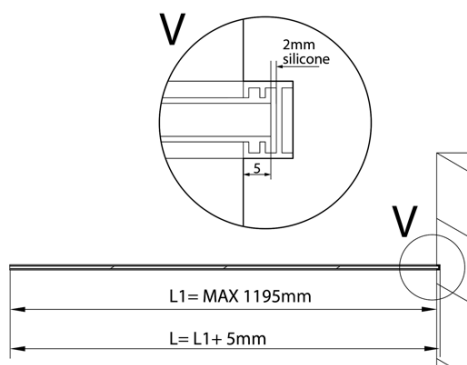

ARCHITEX mounting kit for glass, floor and wall and ceiling, max width 1200mm, black mat

Order code: AXL2812B

Basic information

Brand: Polysan
Series: ARCHITEX

Size

Depth: 1200 mm

Properties

Profile colour: Black matt
Shape: Single-wall fixed screen
Glass thickness: 8 mm
Weight / Piece: 0.085 kg
Packaging: 1 Piece
Warranty: 2 years

Technical sheet

$L1 = \text{MAX } 1195$	$H1 = \text{MAX } 2600$
$L = L1 + 5 = 1200$	$H = H1 - 10 = 2590$