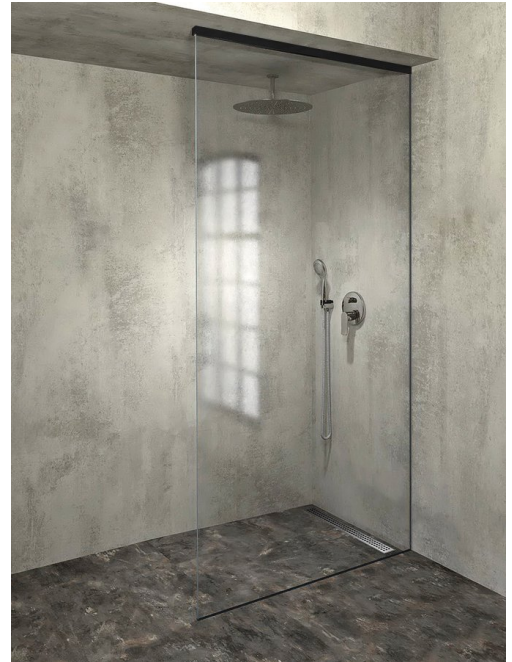

**ARCHITEX mounting kit for glass, floor and wall and ceiling, max width 1200mm,  
black mat**

**Order code:** AXL2812B

**Size**  
**Depth:** 1200 mm

**Properties**  
**Warranty:** 2 years

**Technical sheet**