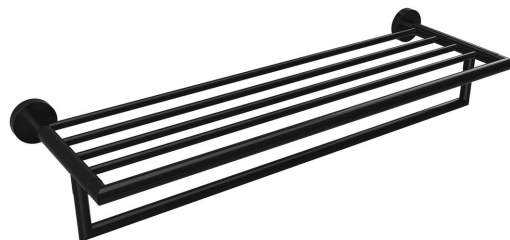

Order code: XR421B

Basic information

Brand: Sapho
Series: X-ROUND

Size

Length: 550 mm
Width: 550 mm
Height: 110 mm
Depth: 265 mm

Properties

Colour: Black
Material: Brass
Shape: Circular
Type: Towel holder: with shelf
Installation: Drilling
Maintenance: According to recommendation
Weight / Piece: 1.8 kg
Packaging: 1 Piece
Warranty: 10 years