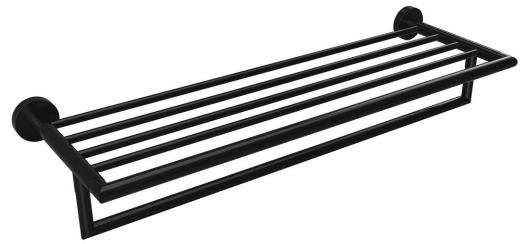

X-ROUND BLACK towel shelf with rail 500mm, black

Order code: XR421B

Size

Length: 550 mm
 Width: 550 mm
 Height: 110 mm
 Depth: 265 mm

Properties

Colour: Black
 Material: Brass
 Warranty: 10 years

Technical sheet