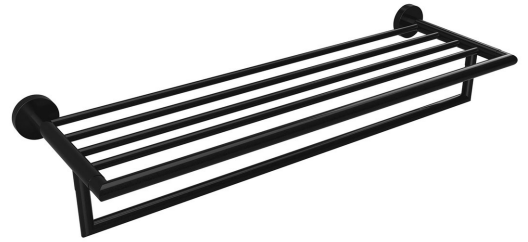

X-ROUND BLACK towel shelf with rail 500mm, black matt

Order code: XR421B

Size

Length: 550 mm
 Width: 550 mm
 Height: 110 mm
 Depth: 265 mm

Properties

Colour: Black
 Material: Brass
 Warranty: 2 years

Technical sheet