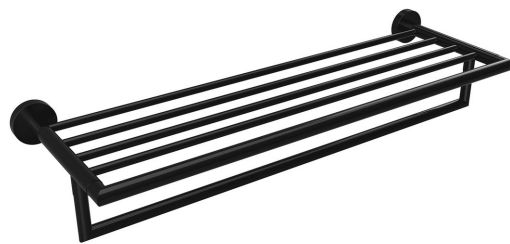

X-ROUND BLACK towel shelf with rail 500mm, black

Order code: XR421B

Size

Length: 550 mm
Width: 550 mm
Height: 110 mm
Depth: 265 mm

Properties

Colour: Black
Material: Brass
Warranty: 10 years

Technical sheet