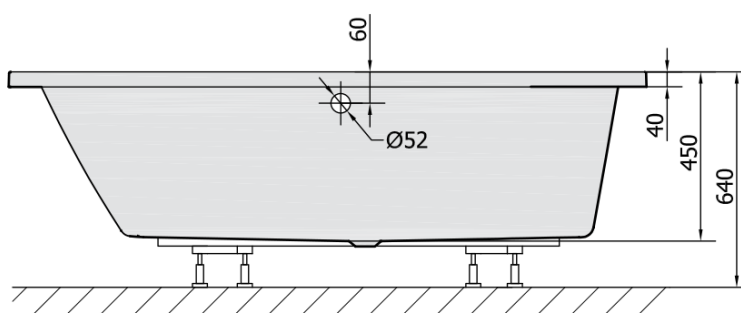

ANDRA L Asymmetric Bath 180x90x45cm, Black Matt

Order code: 72872.21

Size

Length: 1800 mm
 Width: 900 mm
 Height: 450 mm
 Volume: 277 l

Properties

Colour: Black matt
 Material: Acrylate
 Warranty: 10 years

Technical sheet

VOLUME 277L