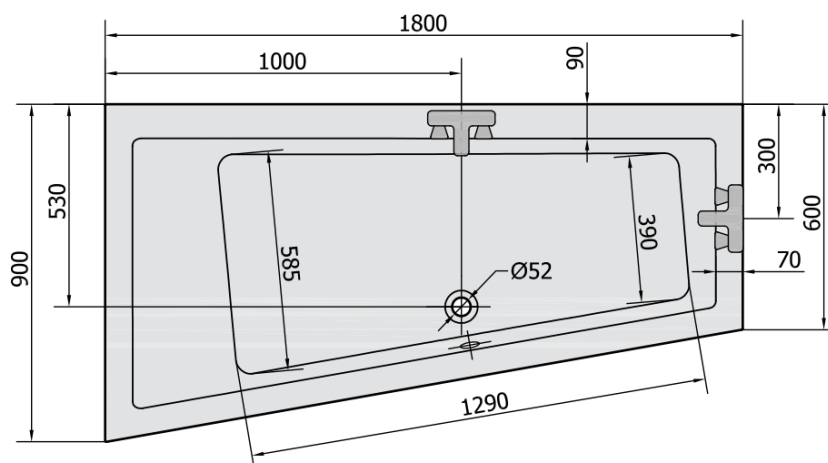

ANDRA L Asymmetric Bath 180x90x45cm, Black Matt

Order code: 72872.21

Size

Length: 1800 mm
 Width: 900 mm
 Height: 450 mm
 Volume: 277 l

Properties

Colour: Black matt
 Material: Acrylate
 Warranty: 10 years

Technical sheet

VOLUME 277L