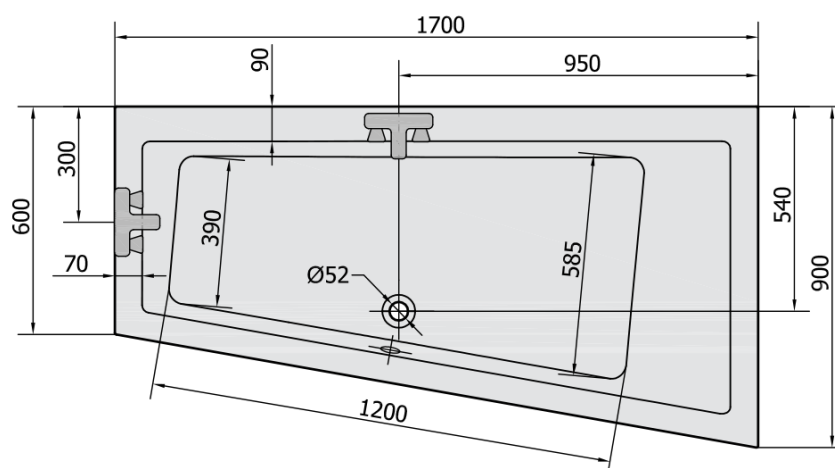

ANDRA R Asymmetric Bath 170x90x45cm, Black Matt

Order code: 81511.21

Size

Length: 1700 mm
 Width: 900 mm
 Height: 450 mm
 Volume: 258 l

Properties

Colour: Black matt
 Material: Acrylate
 Warranty: 10 years

Technical sheet

VOLUME 258L