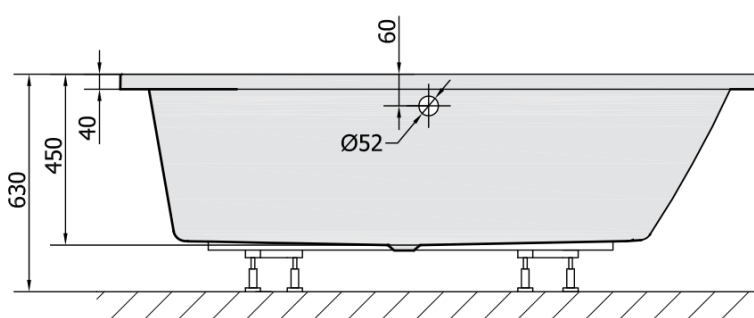

ANDRA R Asymmetric Bath 170x90x45cm, Black Matt

Order code: 81511.21

Size

Length: 1700 mm
 Width: 900 mm
 Height: 450 mm
 Volume: 258 l

Properties

Colour: Black matt
 Material: Acrylate
 Warranty: 10 years

Technical sheet

VOLUME 258L