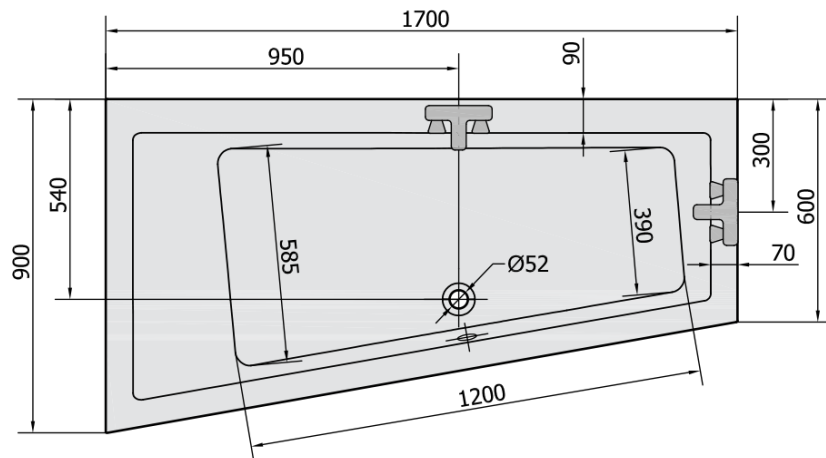

## ANDRA L Asymmetric Bath 170x90x45cm, Black Matt

Order code: 81111.21

### Size

Length: 1700 mm  
 Width: 900 mm  
 Height: 450 mm  
 Volume: 258 l

### Technical sheet

VOLUME 258L