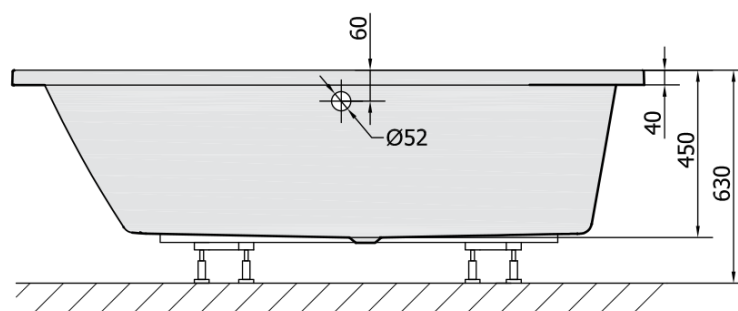

## ANDRA L Asymmetric Bath 170x90x45cm, Black Matt

Order code: 81111.21

### Size

Length: 1700 mm  
 Width: 900 mm  
 Height: 450 mm  
 Volume: 258 l

### Technical sheet

VOLUME 258L