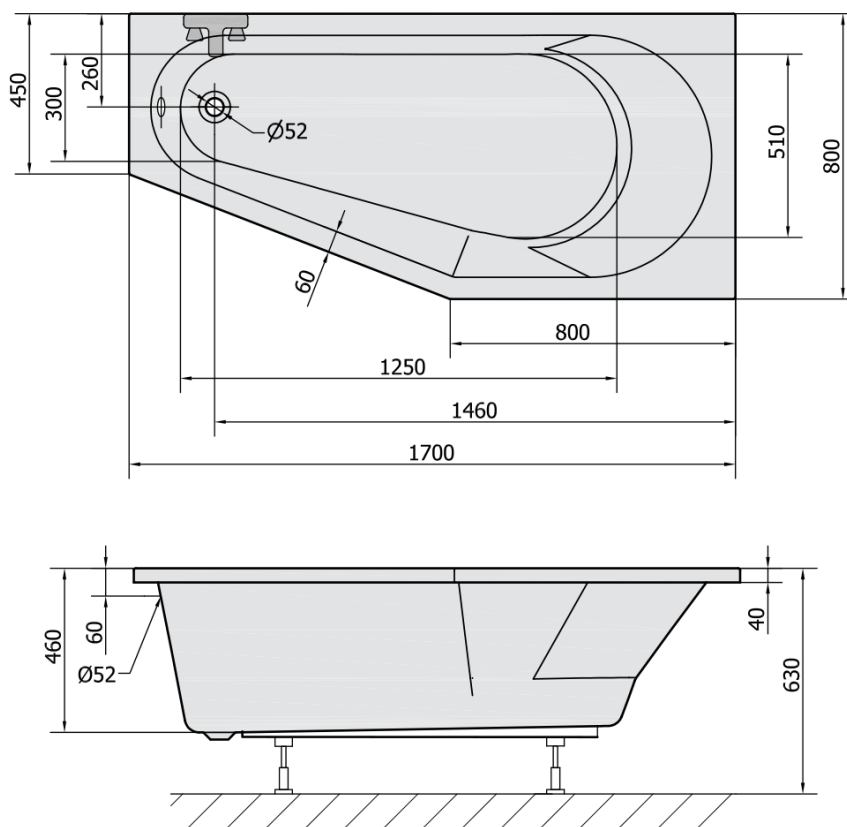

## TIGRA R Asymmetric Bath 170x80x46cm, Black Matt

Order code: 90611.21

### Size

Length: 1700 mm  
 Width: 800 mm  
 Height: 460 mm  
 Volume: 225 l

### Technical sheet

VOLUME 225L