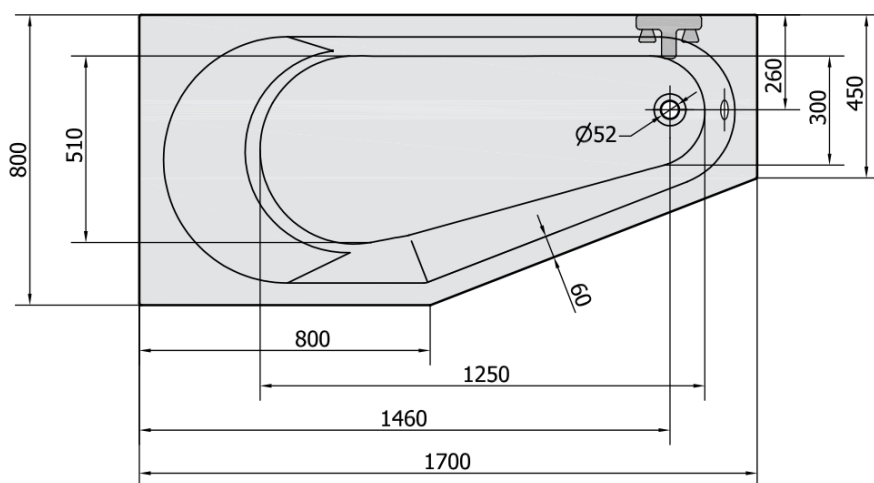

TIGRA L Asymmetric Bath 170x80x46cm, Black Matt

Order code: 90111.21

Size

Length: 1700 mm
 Width: 800 mm
 Height: 460 mm
 Volume: 225 l

Properties

Colour: Black matt
 Material: Acrylate
 Warranty: 10 years

Technical sheet

VOLUME 225L