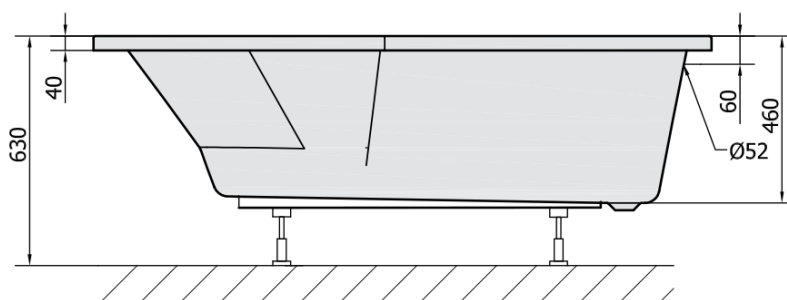

TIGRA L Asymmetric Bath 170x80x46cm, Black Matt

Order code: 90111.21

Size

Length: 1700 mm
 Width: 800 mm
 Height: 460 mm
 Volume: 225 l

Properties

Colour: Black matt
 Material: Acrylate
 Warranty: 10 years

Technical sheet

VOLUME 225L