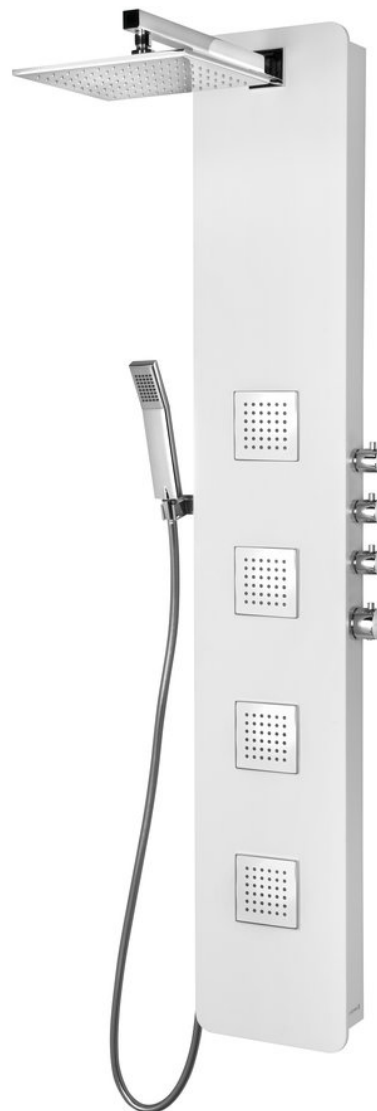

SPIRIT SQUARE thermostatic shower panel
250x1550mm, white

Order code: 81151

Basic information

Brand: Polysan

Size

Width: 250 mm

Height: 1550 mm

Depth: 661 mm

Properties

Colour: White

Material: Composite

Installation: Wall-mounted

Type of control: Thermostat

Equipment: AntiCalc

Weight / Piece: 13.36 kg

Packaging: 1 Piece

Warranty: 6 years

SPIRIT SQUARE thermostatic shower panel
250x1550mm, white

Technical sheet