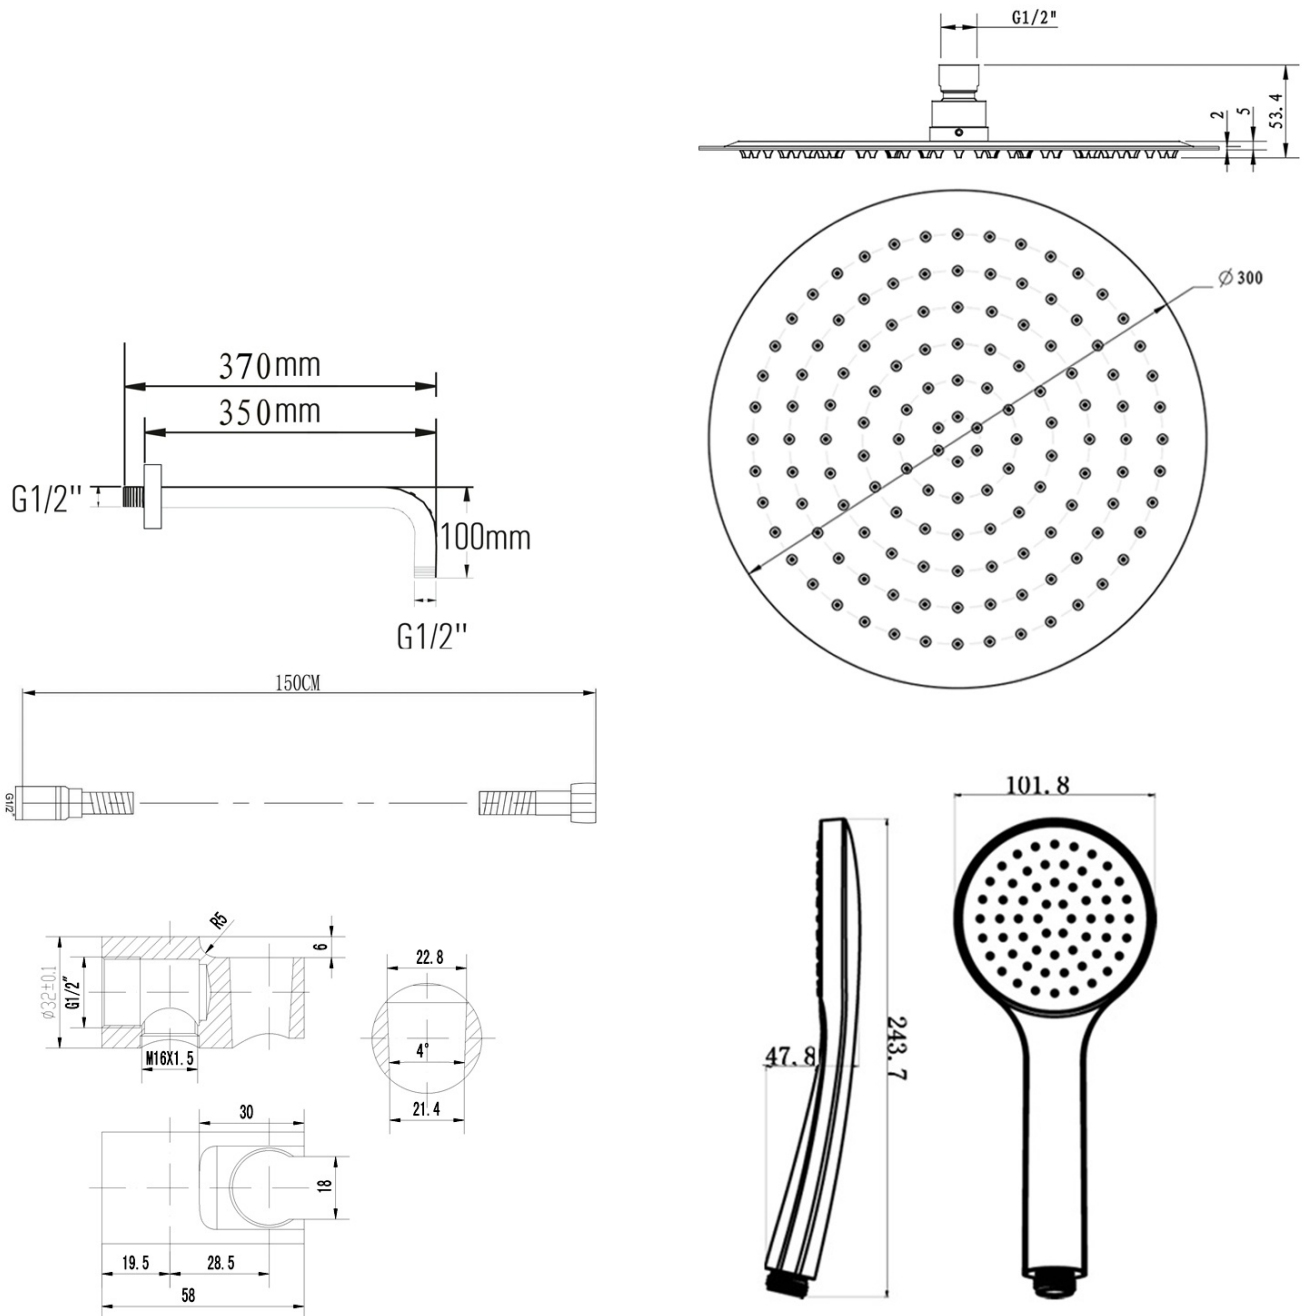

# KAI Concealed Shower Set with a single lever Mixer Tap, rotary switch, 2 Outlets, chrome

 **SAPHO**

**Order code:** KA43-01

## Properties

**Colour:** Chrome  
**Material:** Brass  
**Shape:** Circular  
**Installation:** Concealed  
**Type of control:** Lever  
**Type of diverter:** Rotary  
**Cartridge diameter:** 35 mm  
**Shower functions:** Rain  
**Equipment:** AntiCalc, Anti-twist system, 2 outlets  
**Weight / Piece:** 4.575 kg  
**Packaging:** 6 Piece  
**Warranty:** 2 years

## Spare parts

KAI lever, chrome (Order code: NDKA42)

KAI Concealed Shower Set with a single lever Mixer Tap, rotary switch, 2 Outlets, chrome

Technical sheet

KAI Concealed Shower Set with a single lever Mixer Tap, rotary switch, 2 Outlets, chrome