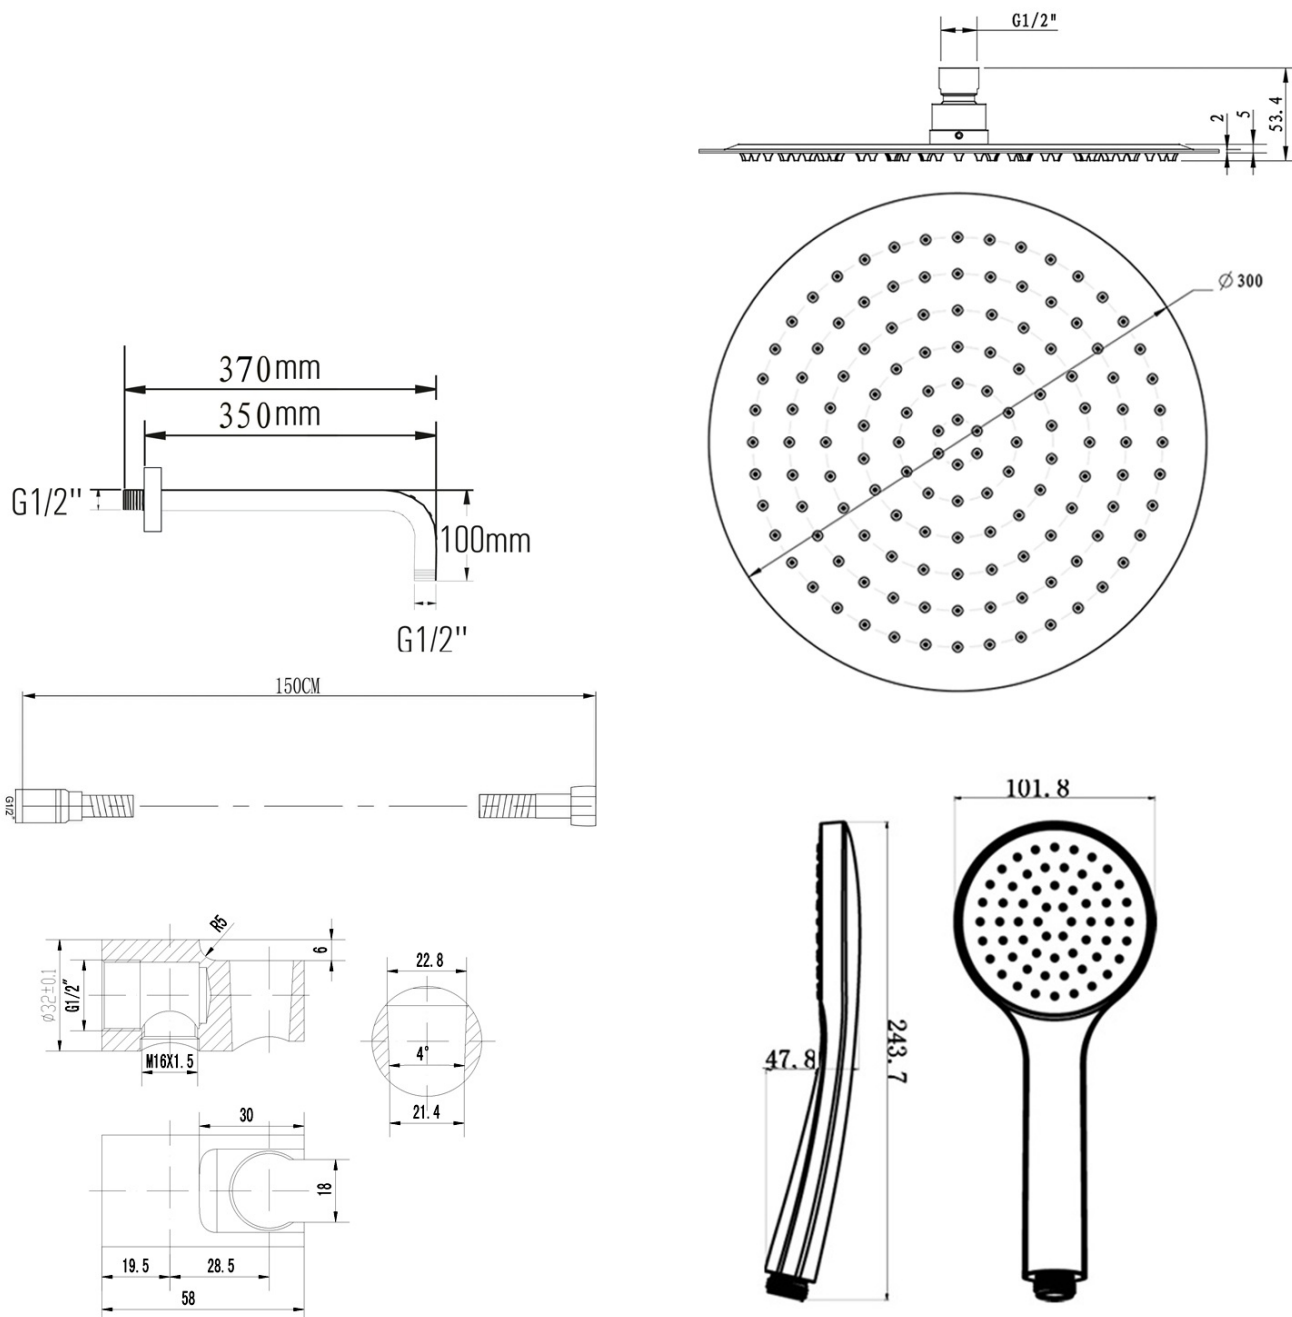

## Properties

**Colour:** Chrome

**Material:** Brass

**Shape:** Circular

**Installation:** Concealed

**Type of control:** Lever

**Type of diverter:** Rotary

**Cartridge diameter:** 35 mm

**Shower functions:** Rain

**Equipment:** AntiCalc, Anti-twist system, 2 outlets

**Weight / Piece:** 4.575 kg

**Packaging:** 6 Piece

**Warranty:** 2 years

KAI Concealed Shower Set with a single lever Mixer Tap, rotary switch, 2 Outlets, chrome

Technical sheet

KAI Concealed Shower Set with a single lever Mixer Tap, rotary switch, 2 Outlets, chrome