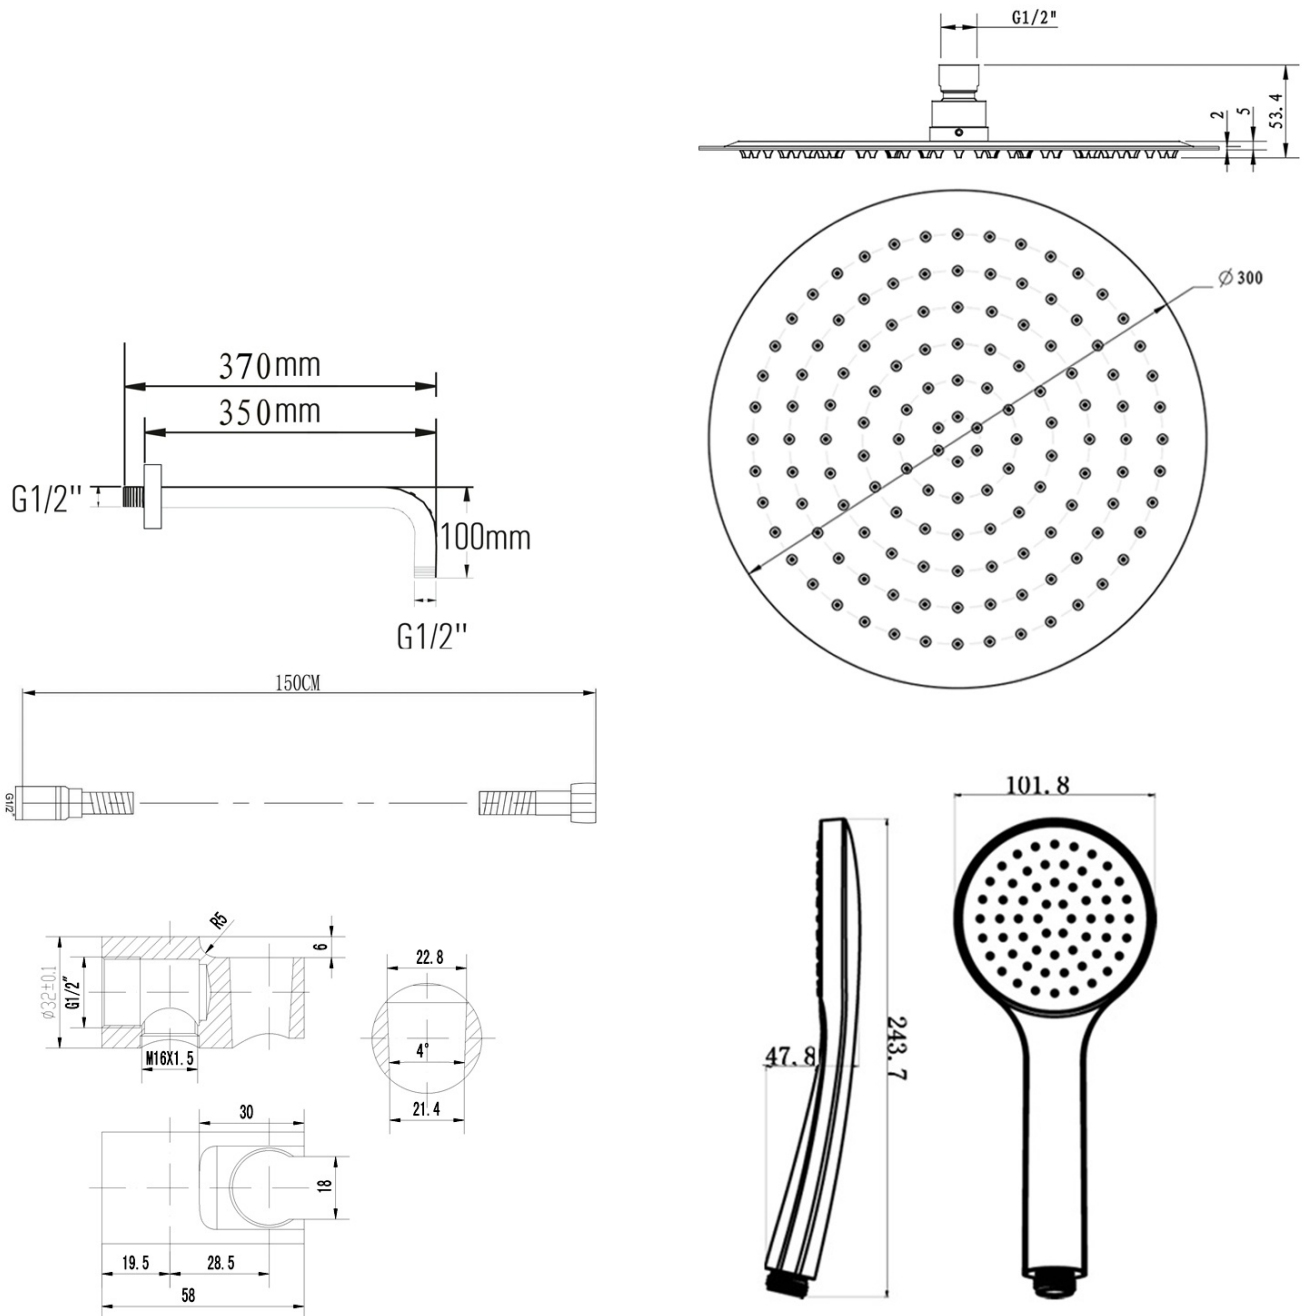

KAI Concealed Shower Set with a single lever Mixer Tap, rotary switch, 2 Outlets, chrome

 **SAPHO**

Order code: KA43-01

Basic information

Brand: Sapho
Series: KAI

Properties

Colour: Chrome
Material: Brass
Shape: Circular
Installation: Concealed
Type of control: Lever
Type of diverter: Rotary
Cartridge diameter: 35 mm
Shower functions: Rain
Equipment: AntiCalc, Anti-twist system, 2 outlets
Weight / Piece: 4.575 kg
Packaging: 6 Piece
Warranty: 2 years

KAI Concealed Shower Set with a single lever Mixer Tap, rotary switch, 2 Outlets, chrome

Technical sheet

KAI Concealed Shower Set with a single lever Mixer Tap, rotary switch, 2 Outlets, chrome