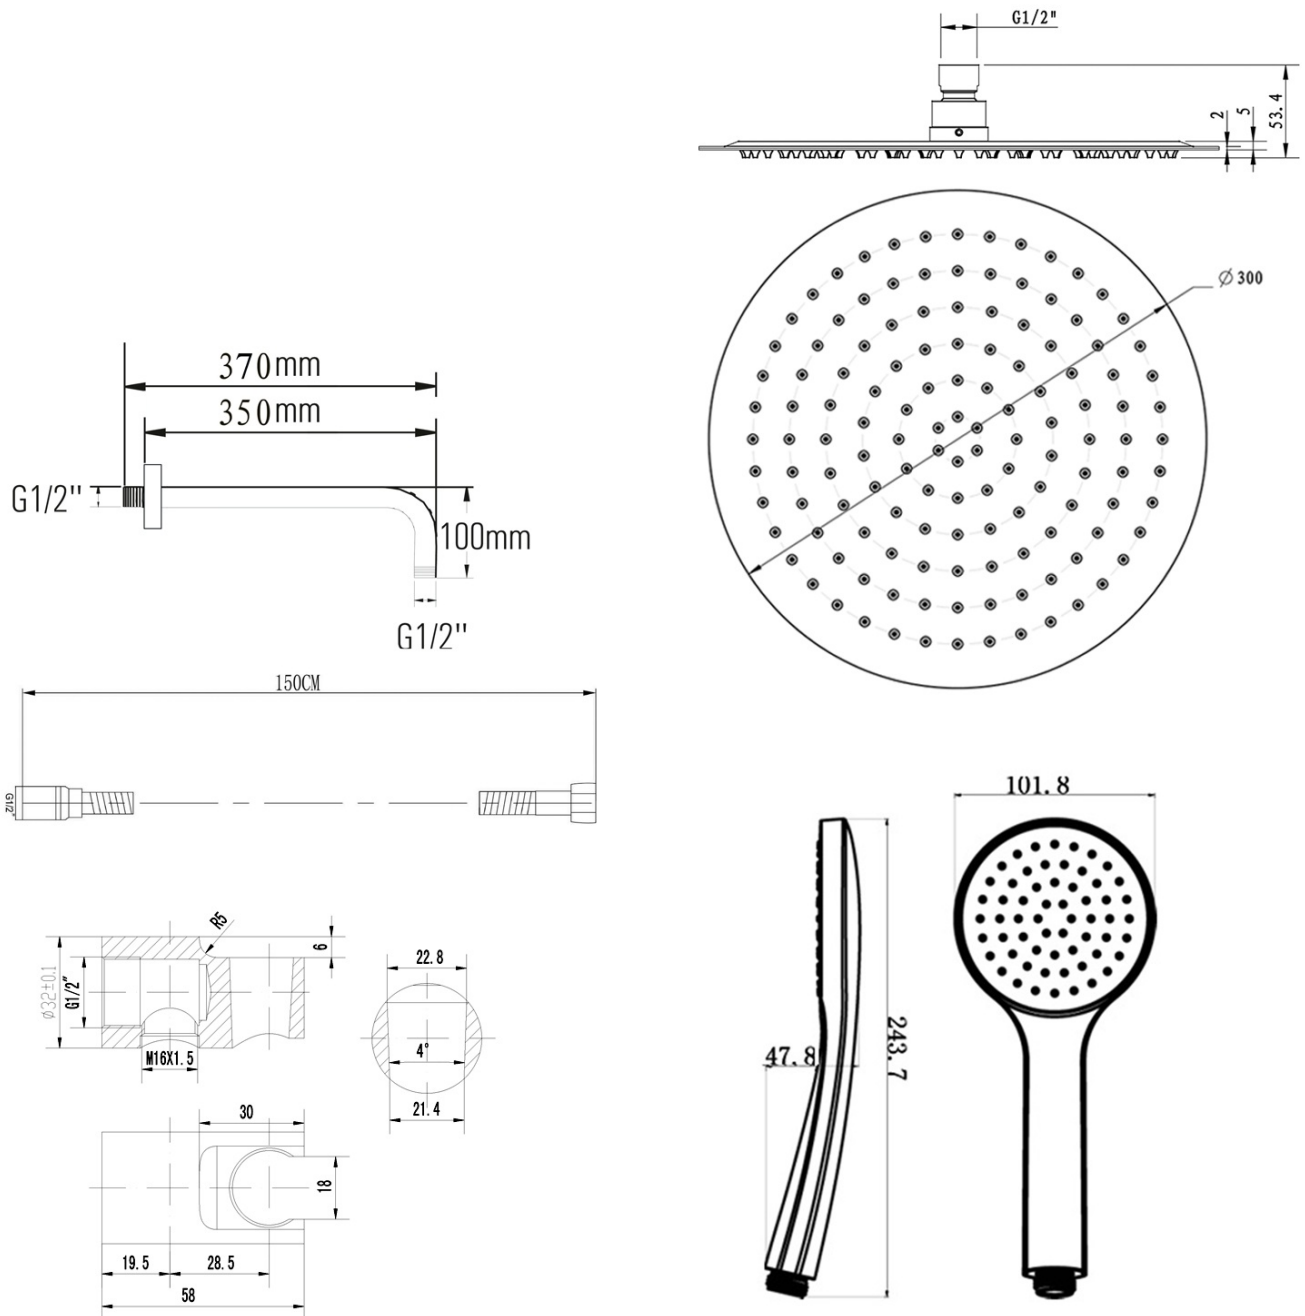

KAI Concealed Shower Set with a single lever Mixer Tap, rotary switch, 2 Outlets, chrome

 **SAPHO**

Order code: KA43-01

Basic information

Brand: Sapho

Series: KAI

Properties

Colour: Chrome

Material: Brass

Shape: Circular

Installation: Concealed

Type of control: Lever

Type of diverter: Rotary

Cartridge diameter: 35 mm

Shower functions: Rain

Equipment: AntiCalc, Anti-twist system, 2 outlets

Weight / Piece: 4.575 kg

Packaging: 6 Piece

Warranty: 2 years

KAI Concealed Shower Set with a single lever Mixer Tap, rotary switch, 2 Outlets, chrome

Technical sheet

KAI Concealed Shower Set with a single lever Mixer Tap, rotary switch, 2 Outlets, chrome