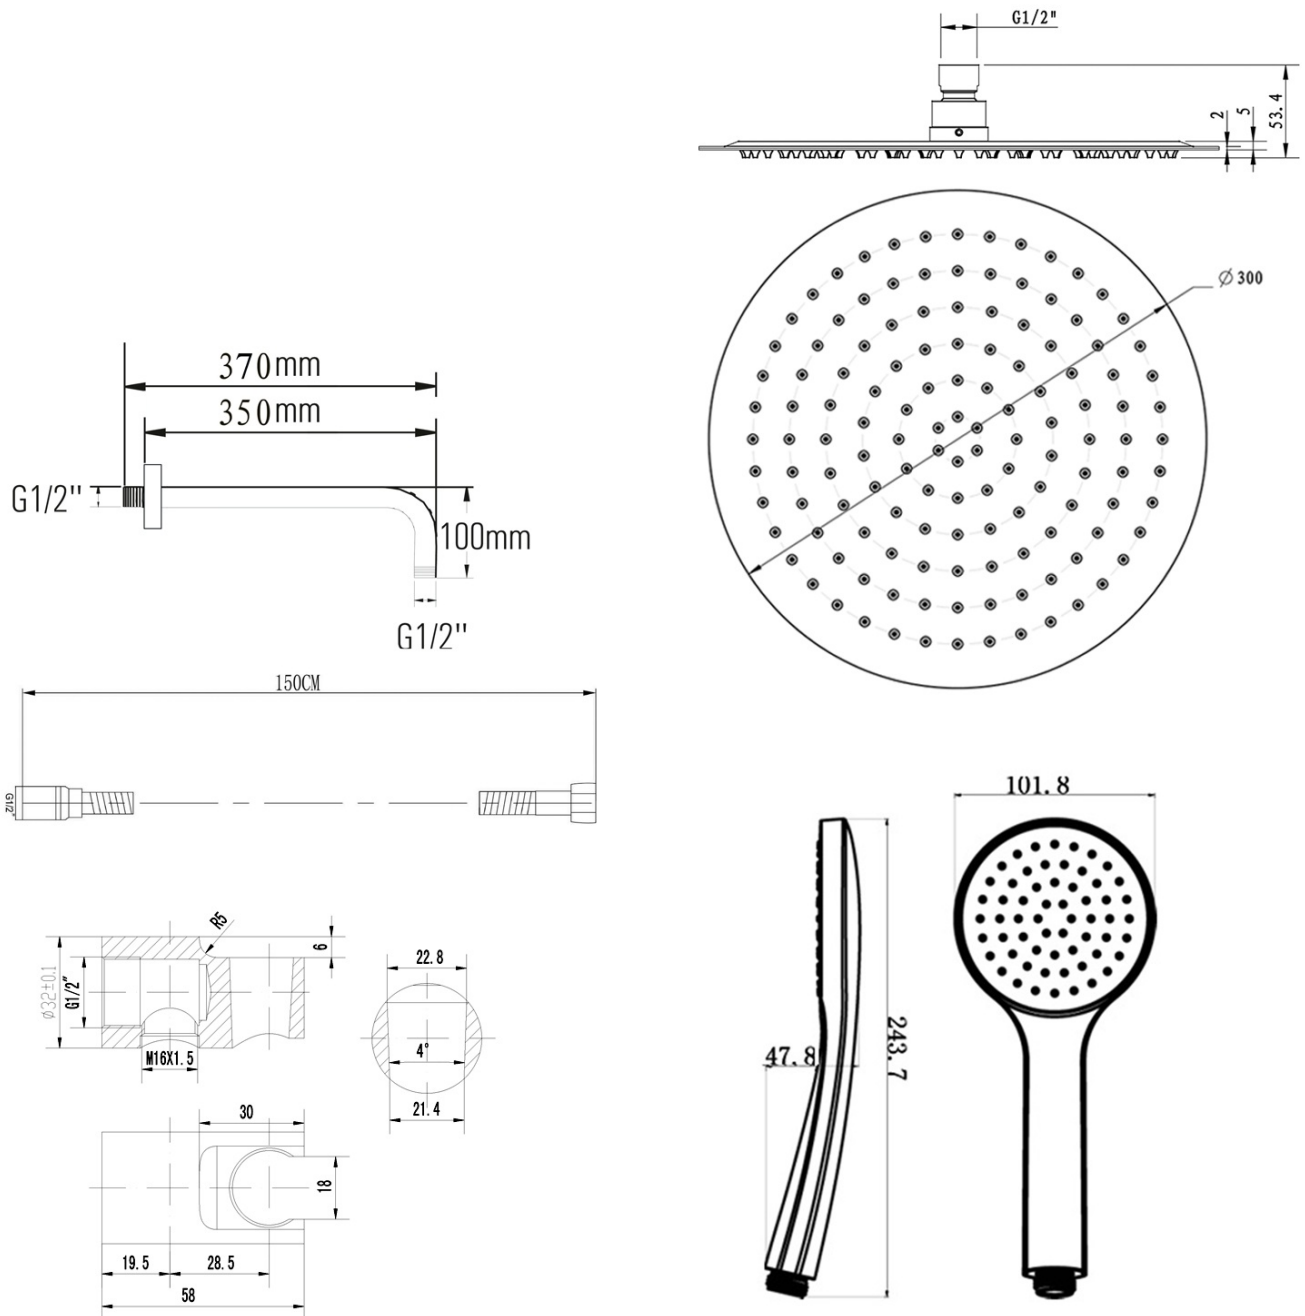

KAI Concealed Shower Set with a single lever Mixer Tap, rotary switch, 2 Outlets, chrome

 **SAPHO**

Order code: KA43-01

Basic information

Brand: Sapho

Series: KAI

Properties

Colour: Chrome

Material: Brass

Shape: Circular

Installation: Concealed

Type of control: Lever

Type of diverter: Rotary

Cartridge diameter: 35 mm

Shower functions: Rain

Equipment: AntiCalc, Anti-twist system, 2 outlets

Weight / Piece: 4.575 kg

Packaging: 6 Piece

Warranty: 2 years

Spare parts

KAI lever, chrome (Order code: NDKA42)

KAI Concealed Shower Set with a single lever Mixer Tap, rotary switch, 2 Outlets, chrome

Technical sheet

KAI Concealed Shower Set with a single lever Mixer Tap, rotary switch, 2 Outlets, chrome