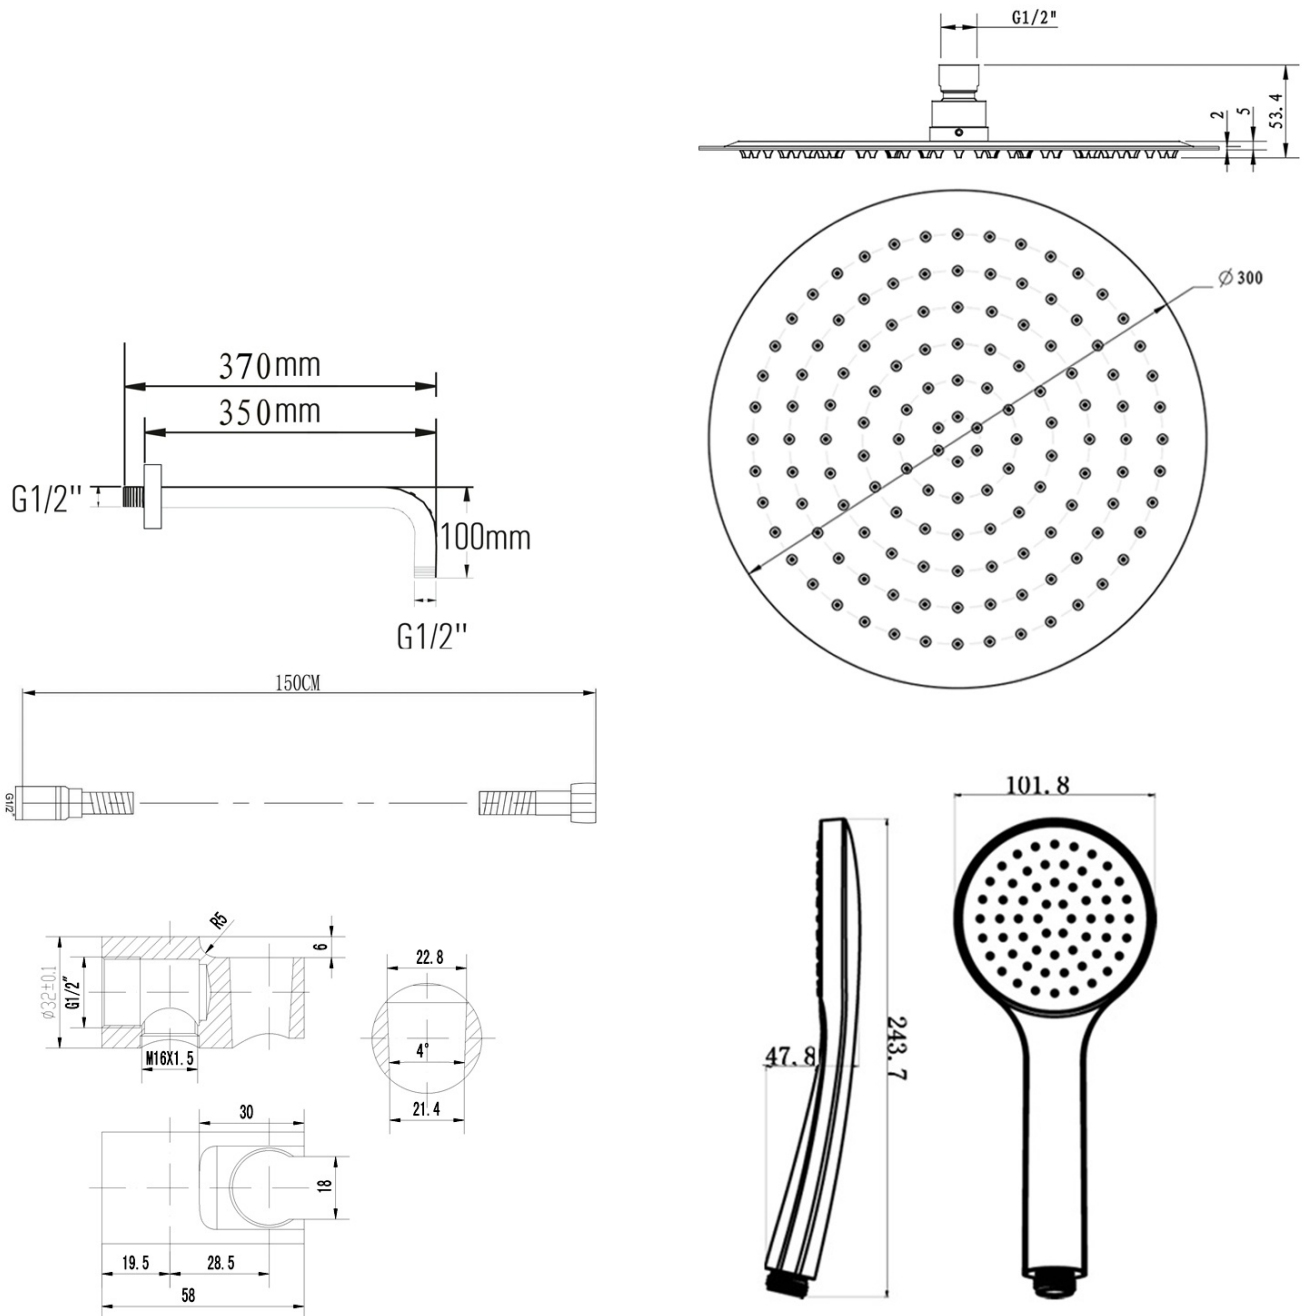

## Properties

**Colour:** Chrome

**Material:** Brass

**Shape:** Circular

**Installation:** Concealed

**Type of control:** Lever

**Type of diverter:** Rotary

**Cartridge diameter:** 35 mm

**Shower functions:** Rain

**Equipment:** AntiCalc, Anti-twist system, 2 outlets

**Weight / Piece:** 4.575 kg

**Packaging:** 6 Piece

**Warranty:** 2 years

KAI Concealed Shower Set with a single lever Mixer Tap, rotary switch, 2 Outlets, chrome

Technical sheet

KAI Concealed Shower Set with a single lever Mixer Tap, rotary switch, 2 Outlets, chrome