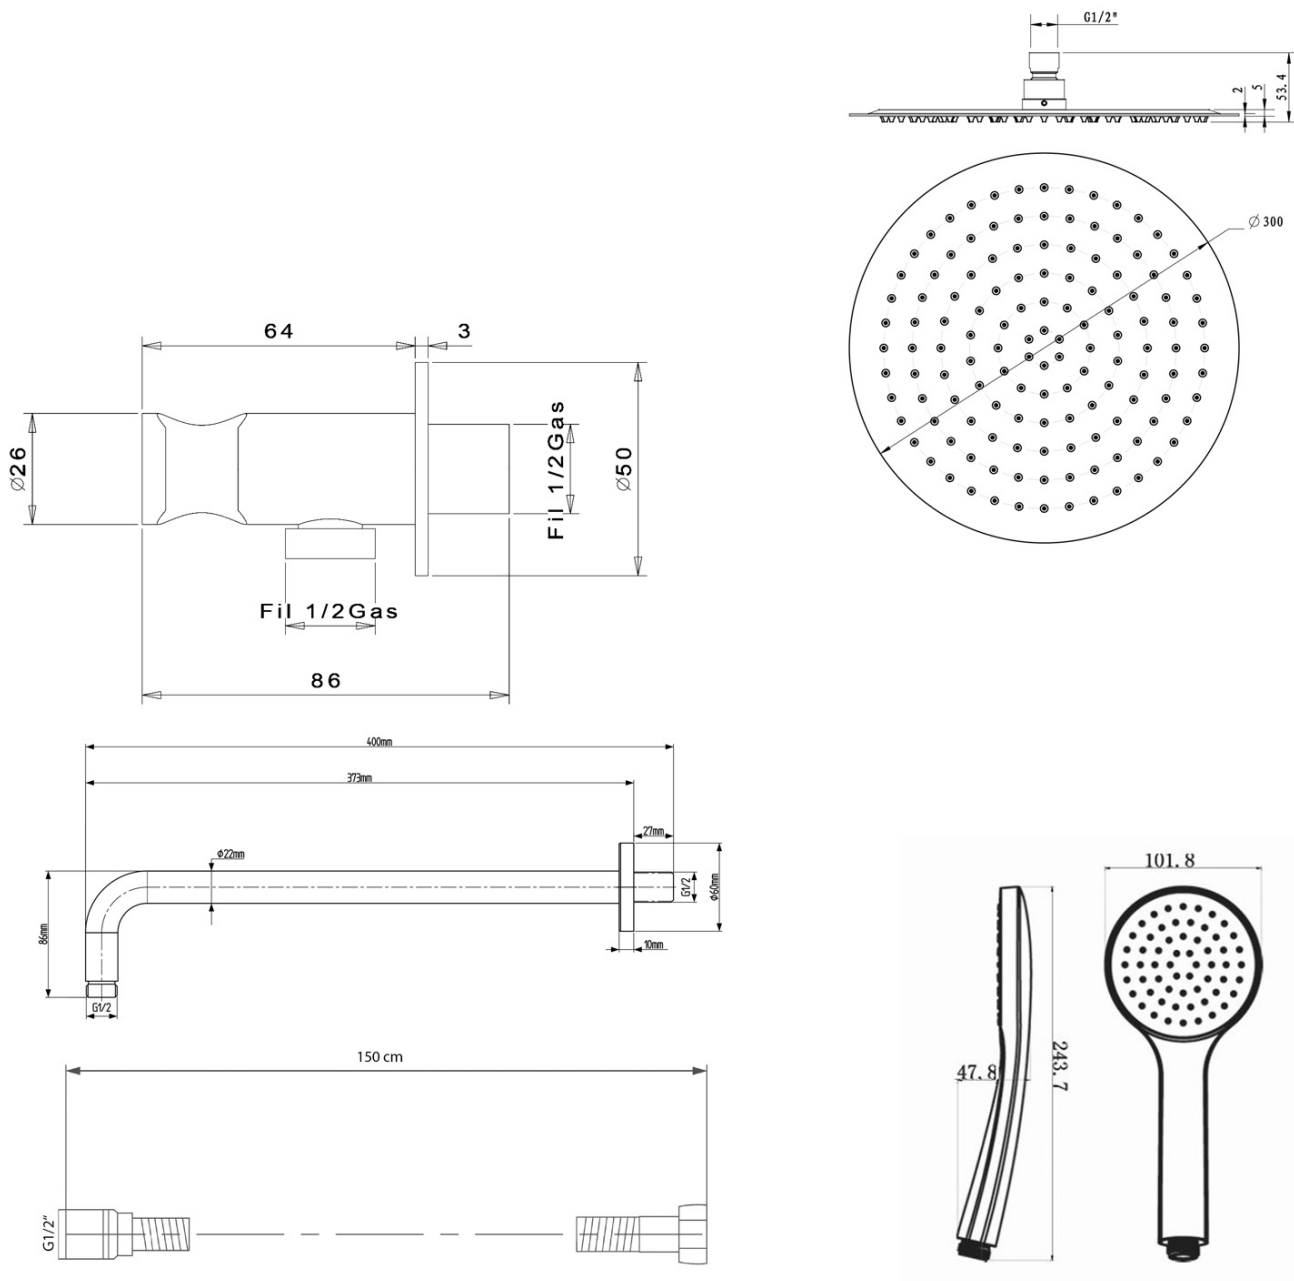

# KAI Concealed Shower Set with a single lever Mixer Tap, rotary switch, 2 Outlets, black matt

 **SAPHO**

**Order code:** KA43/15-01

## Properties

**Colour:** Black matt  
**Material:** Brass  
**Shape:** Circular  
**Installation:** Concealed  
**Type of control:** Lever  
**Type of diverter:** Rotary  
**Cartridge diameter:** 35 mm  
**Shower functions:** Rain  
**Equipment:** AntiCalc, Anti-twist system, 2 outlets  
**Weight / Piece:** 5.23 kg  
**Packaging:** 6 Piece  
**Warranty:** 2 years

## Spare parts

KEROX ECO Replacement Cartridge dia 35mm, low (Order code: 2121B2)  
Replacement Cartridge (Order code: 521601)

KAI Concealed Shower Set with a single lever Mixer Tap, rotary switch, 2 Outlets, black matt

Technical sheet

KAI Concealed Shower Set with a single lever Mixer Tap, rotary switch, 2 Outlets, black matt