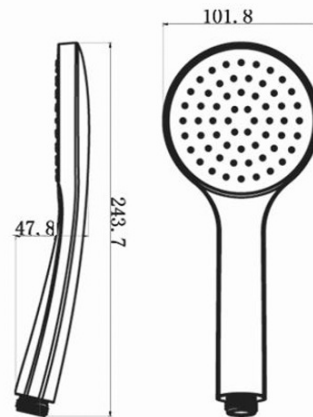

### Properties

Colour: Black matt  
Material: Brass  
Shape: Circular  
Installation: Concealed  
Type of control: Lever  
Type of diverter: Rotary  
Cartridge diameter: 35 mm  
Shower functions: Rain  
Equipment: AntiCalc, Anti-twist system, 2 outlets  
Weight / Piece: 5.23 kg  
Packaging: 6 Piece  
Warranty: 2 years

### Spare parts

KEROX ECO Replacement Cartridge dia 35mm, low (Order code: 2121B2)  
Replacement Cartridge (Order code: 521601)

KAI Concealed Shower Set with a single lever Mixer Tap, rotary switch, 2 Outlets, black matt

Technical sheet

KAI Concealed Shower Set with a single lever Mixer Tap, rotary switch, 2 Outlets, black matt