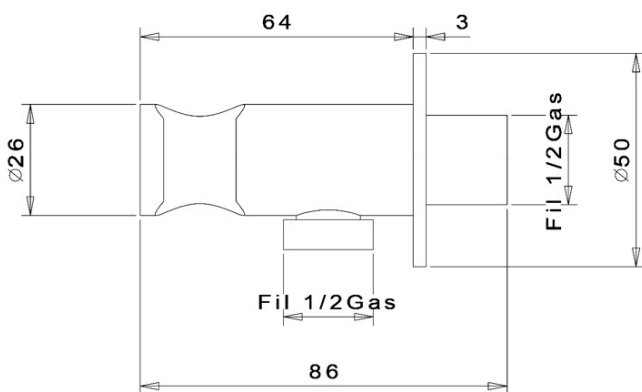

KAI Concealed Shower Set with a single lever Mixer Tap, rotary switch, 2 Outlets, black matt

Technical sheet