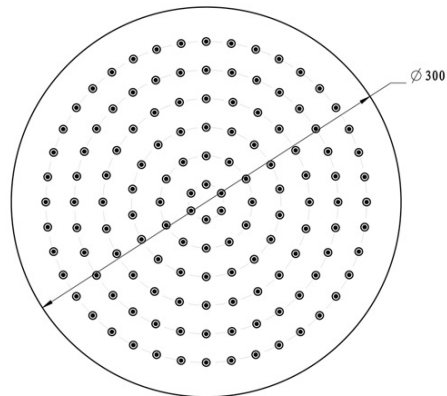

KAI Concealed Shower Set with a single lever Mixer Tap, rotary switch, 2 Outlets, black matt

Technical sheet