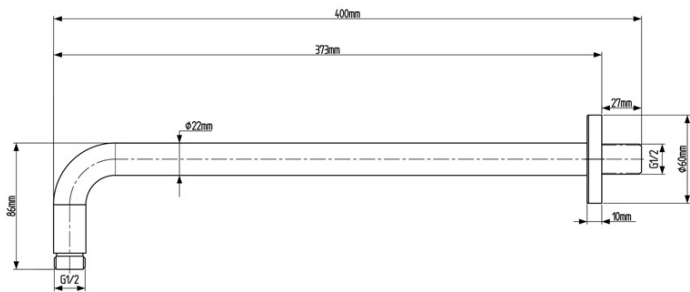

KAI Concealed Shower Set with a single lever Mixer Tap, rotary switch, 2 Outlets, black matt

Technical sheet