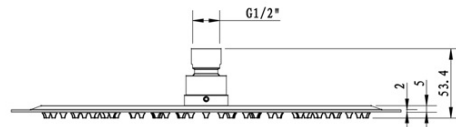

Technical sheet