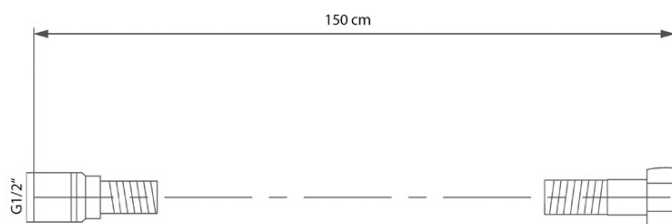

KAI Concealed Shower Set with a single lever Mixer Tap, rotary switch, 2 Outlets, black matt

Technical sheet