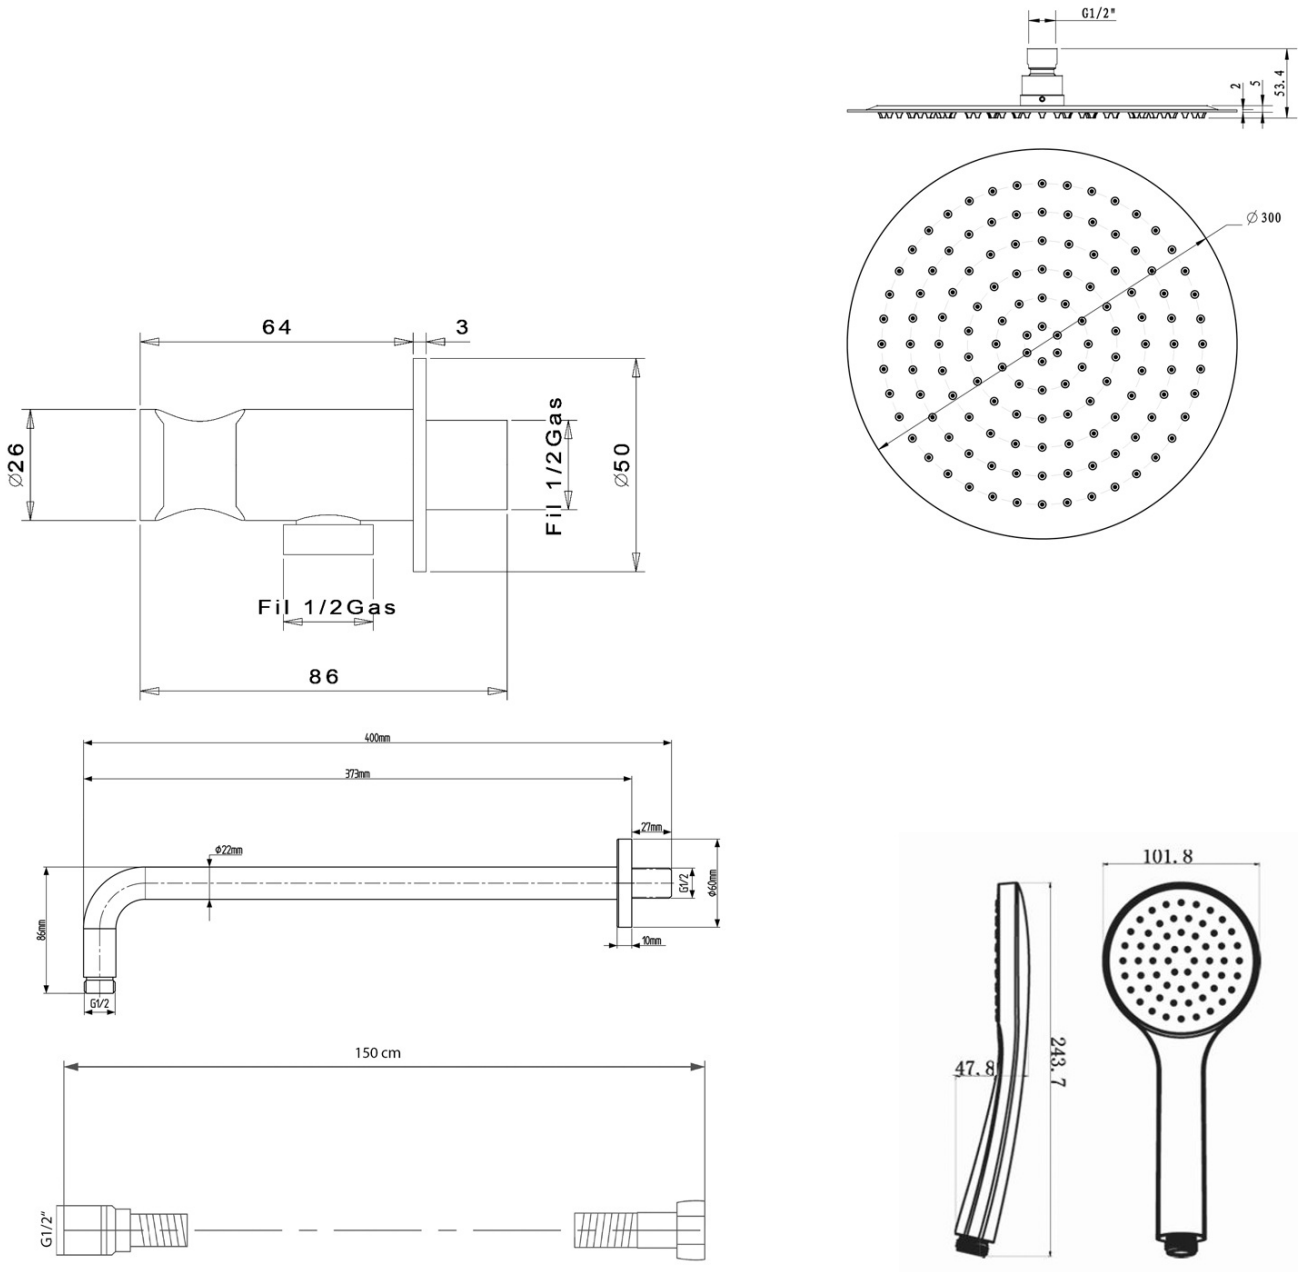

KAI Concealed Shower Set with a single lever Mixer Tap, rotary switch, 2 Outlets, black matt

 **SAPHO**

Order code: KA43/15-01

Basic information

Brand: Sapho
Series: KAI

Properties

Colour: Black matt
Material: Brass
Shape: Circular
Installation: Concealed
Type of control: Lever
Type of diverter: Rotary
Cartridge diameter: 35 mm
Shower functions: Rain
Equipment: AntiCalc, Anti-twist system, 2 outlets
Weight / Piece: 5.23 kg
Packaging: 6 Piece
Warranty: 2 years

Spare parts

KEROX ECO Replacement Cartridge dia 35mm, low (Order code: 2121B2)
Replacement Cartridge (Order code: 521601)

KAI Concealed Shower Set with a single lever Mixer Tap, rotary switch, 2 Outlets, black matt

Technical sheet

KAI Concealed Shower Set with a single lever Mixer Tap, rotary switch, 2 Outlets, black matt