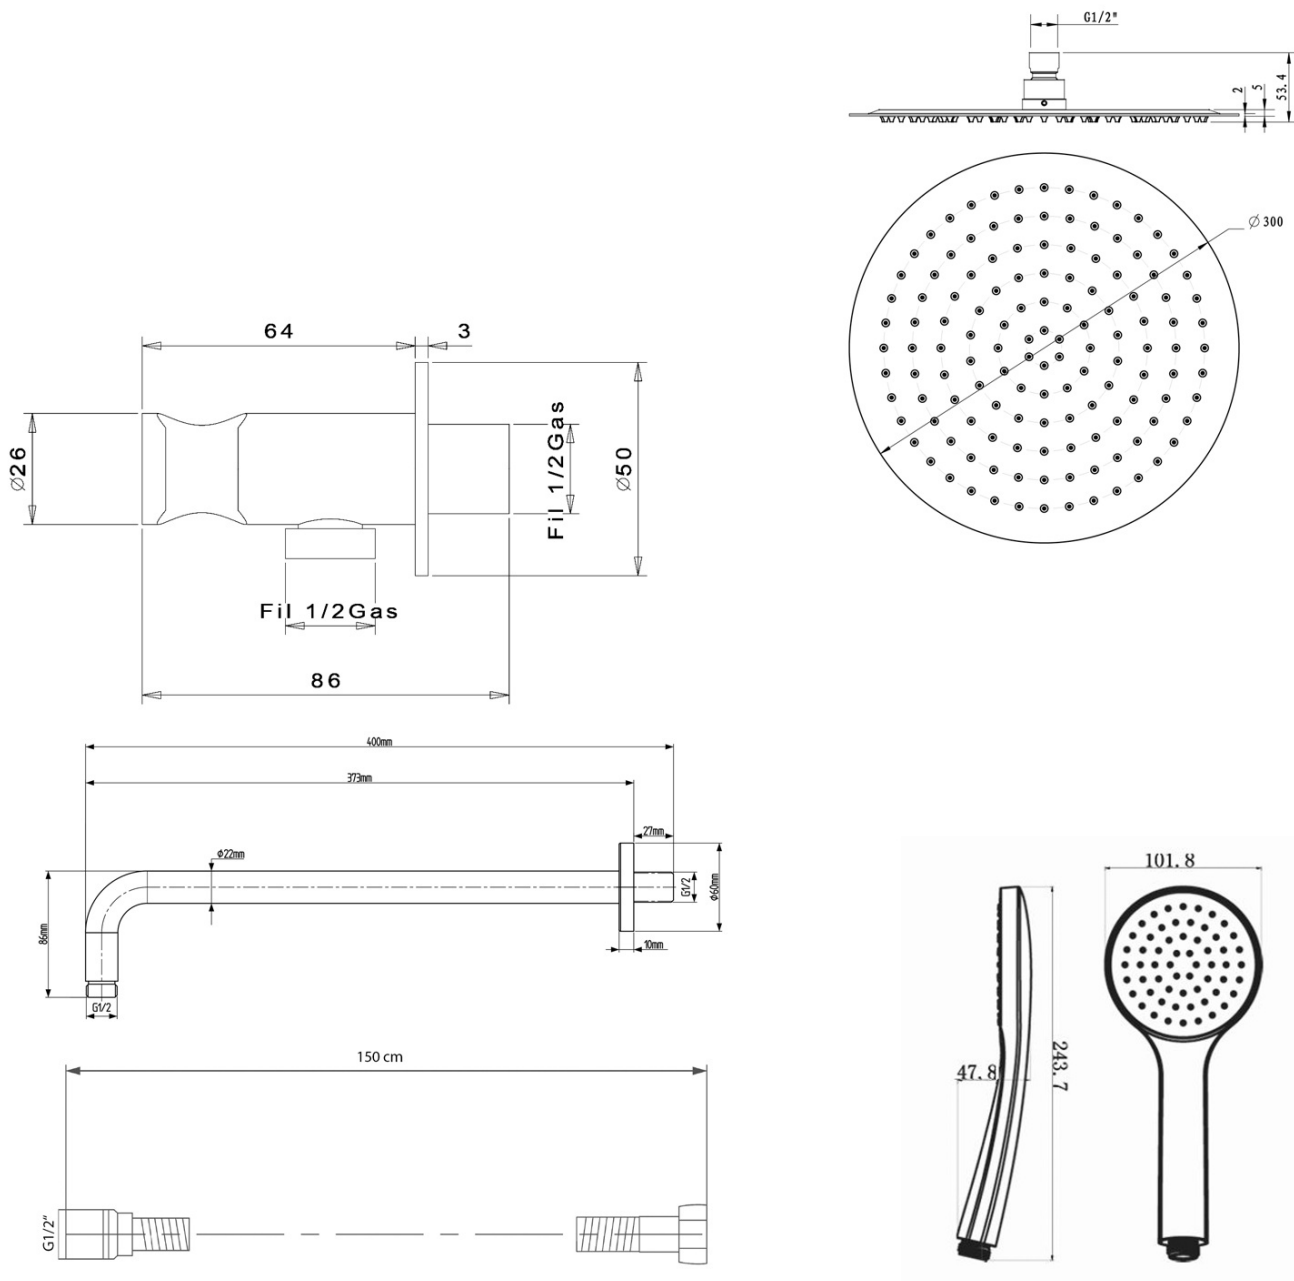

KAI Concealed Shower Set with a single lever Mixer Tap, rotary switch, 2 Outlets, black matt

 **SAPHO**

Order code: KA43/15-01

Basic information

Brand: Sapho
Series: KAI

Properties

Colour: Black matt
Material: Brass
Shape: Circular
Installation: Concealed
Type of control: Lever
Type of diverter: Rotary
Cartridge diameter: 35 mm
Shower functions: Rain
Equipment: AntiCalc, Anti-twist system, 2 outlets
Weight / Piece: 5.23 kg
Packaging: 6 Piece
Warranty: 2 years

Spare parts

KEROX ECO Replacement Cartridge dia 35mm, low (Order code: 2121B2)
Replacement Cartridge (Order code: 521601)

KAI Concealed Shower Set with a single lever Mixer Tap, rotary switch, 2 Outlets, black matt

Technical sheet

KAI Concealed Shower Set with a single lever Mixer Tap, rotary switch, 2 Outlets, black matt