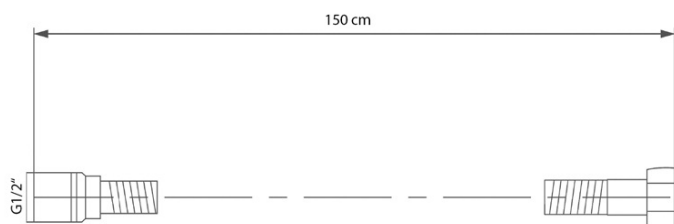

KAI Concealed Shower Set with a single lever Mixer Tap, rotary switch, 2 Outlets, black matt

 **SAPHO**

Order code: KA43/15-01

Basic information

Brand: Sapho
Series: KAI

Properties

Colour: Black matt
Material: Brass
Shape: Circular
Installation: Concealed
Type of control: Lever
Type of diverter: Rotary
Cartridge diameter: 35 mm
Shower functions: Rain
Equipment: AntiCalc, Anti-twist system, 2 outlets
Weight / Piece: 5.23 kg
Packaging: 6 Piece
Warranty: 2 years

Spare parts

KEROX ECO Replacement Cartridge dia 35mm, low (Order code: 2121B2)
Replacement Cartridge (Order code: 521601)

KAI Concealed Shower Set with a single lever Mixer Tap, rotary switch, 2 Outlets, black matt

Technical sheet

KAI Concealed Shower Set with a single lever Mixer Tap, rotary switch, 2 Outlets, black matt