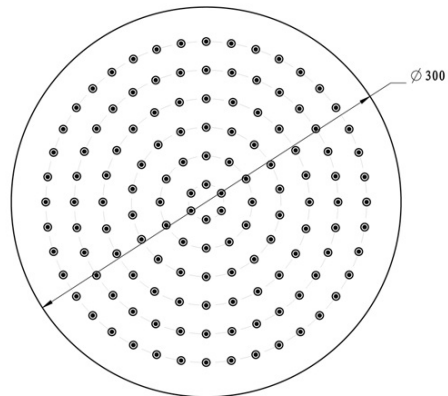

KAI Concealed Shower Set with a single lever Mixer Tap, rotary switch, 2 Outlets, black matt

 **SAPHO**

Order code: KA43/15-01

Basic information

Brand: Sapho
Series: KAI

Properties

Colour: Black matt
Material: Brass
Shape: Circular
Installation: Concealed
Type of control: Lever
Type of diverter: Rotary
Cartridge diameter: 35 mm
Shower functions: Rain
Equipment: AntiCalc, Anti-twist system, 2 outlets
Weight / Piece: 5.23 kg
Packaging: 6 Piece
Warranty: 2 years

Spare parts

KEROX ECO Replacement Cartridge dia 35mm, low (Order code: 2121B2)
Replacement Cartridge (Order code: 521601)

KAI Concealed Shower Set with a single lever Mixer Tap, rotary switch, 2 Outlets, black matt

Technical sheet

KAI Concealed Shower Set with a single lever Mixer Tap, rotary switch, 2 Outlets, black matt