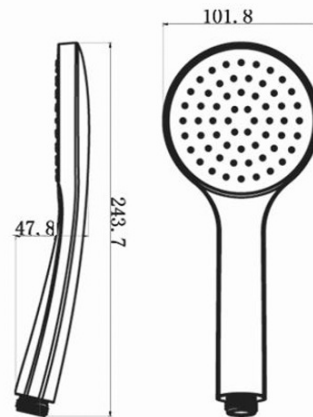

KAI Concealed Shower Set with a single lever Mixer Tap, rotary switch, 2 Outlets, black matt

 **SAPHO**

Order code: KA43/15-01

Basic information

Brand: Sapho
Series: KAI

Properties

Colour: Black matt
Material: Brass
Shape: Circular
Installation: Concealed
Type of control: Lever
Type of diverter: Rotary
Cartridge diameter: 35 mm
Shower functions: Rain
Equipment: AntiCalc, Anti-twist system, 2 outlets
Weight / Piece: 5.23 kg
Packaging: 6 Piece
Warranty: 2 years

Spare parts

KEROX ECO Replacement Cartridge dia 35mm, low (Order code: 2121B2)
Replacement Cartridge (Order code: 521601)

KAI Concealed Shower Set with a single lever Mixer Tap, rotary switch, 2 Outlets, black matt

Technical sheet

KAI Concealed Shower Set with a single lever Mixer Tap, rotary switch, 2 Outlets, black matt