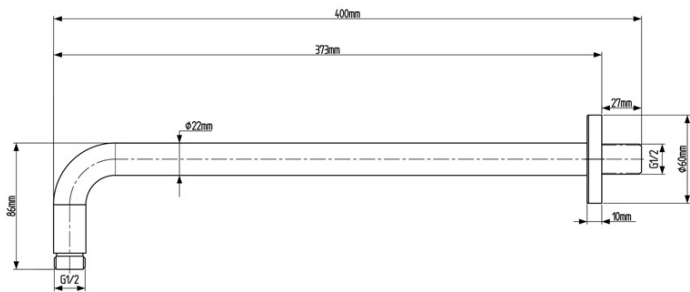

KAI Concealed Shower Set with a single lever Mixer Tap, rotary switch, 2 Outlets, black matt

 **SAPHO**

Order code: KA43/15-01

Basic information

Brand: Sapho
Series: KAI

Properties

Colour: Black matt
Material: Brass
Shape: Circular
Installation: Concealed
Type of control: Lever
Type of diverter: Rotary
Cartridge diameter: 35 mm
Shower functions: Rain
Equipment: AntiCalc, Anti-twist system, 2 outlets
Weight / Piece: 5.23 kg
Packaging: 6 Piece
Warranty: 2 years

Spare parts

KEROX ECO Replacement Cartridge dia 35mm, low (Order code: 2121B2)
Replacement Cartridge (Order code: 521601)

KAI Concealed Shower Set with a single lever Mixer Tap, rotary switch, 2 Outlets, black matt

Technical sheet

KAI Concealed Shower Set with a single lever Mixer Tap, rotary switch, 2 Outlets, black matt