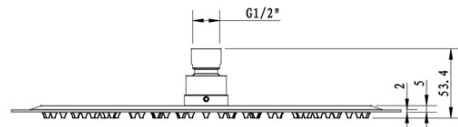

KAI Concealed Shower Set with a single lever Mixer Tap, rotary switch, 2 Outlets, black matt

 **SAPHO**

Order code: KA43/15-01

Basic information

Brand: Sapho
Series: KAI

Properties

Colour: Black matt
Material: Brass
Shape: Circular
Installation: Concealed
Type of control: Lever
Type of diverter: Rotary
Cartridge diameter: 35 mm
Shower functions: Rain
Equipment: AntiCalc, Anti-twist system, 2 outlets
Weight / Piece: 5.23 kg
Packaging: 6 Piece
Warranty: 2 years

Spare parts

KEROX ECO Replacement Cartridge dia 35mm, low (Order code: 2121B2)
Replacement Cartridge (Order code: 521601)

KAI Concealed Shower Set with a single lever Mixer Tap, rotary switch, 2 Outlets, black matt

Technical sheet

KAI Concealed Shower Set with a single lever Mixer Tap, rotary switch, 2 Outlets, black matt