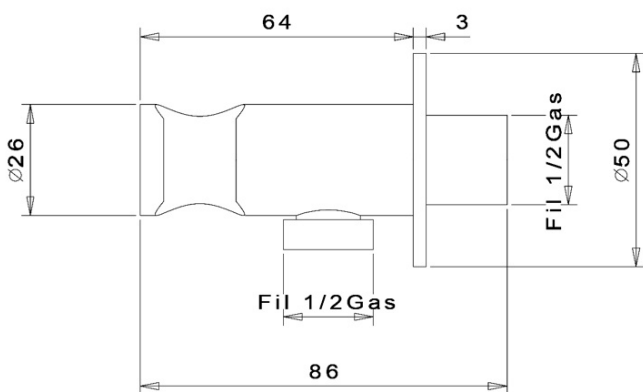

KAI Concealed Shower Set with a single lever Mixer Tap, rotary switch, 2 Outlets, black matt

 **SAPHO**

Order code: KA43/15-01

Basic information

Brand: Sapho
Series: KAI

Properties

Colour: Black matt
Material: Brass
Shape: Circular
Installation: Concealed
Type of control: Lever
Type of diverter: Rotary
Cartridge diameter: 35 mm
Shower functions: Rain
Equipment: AntiCalc, Anti-twist system, 2 outlets
Weight / Piece: 5.23 kg
Packaging: 6 Piece
Warranty: 2 years

Spare parts

KEROX ECO Replacement Cartridge dia 35mm, low (Order code: 2121B2)
Replacement Cartridge (Order code: 521601)

KAI Concealed Shower Set with a single lever Mixer Tap, rotary switch, 2 Outlets, black matt

Technical sheet

KAI Concealed Shower Set with a single lever Mixer Tap, rotary switch, 2 Outlets, black matt