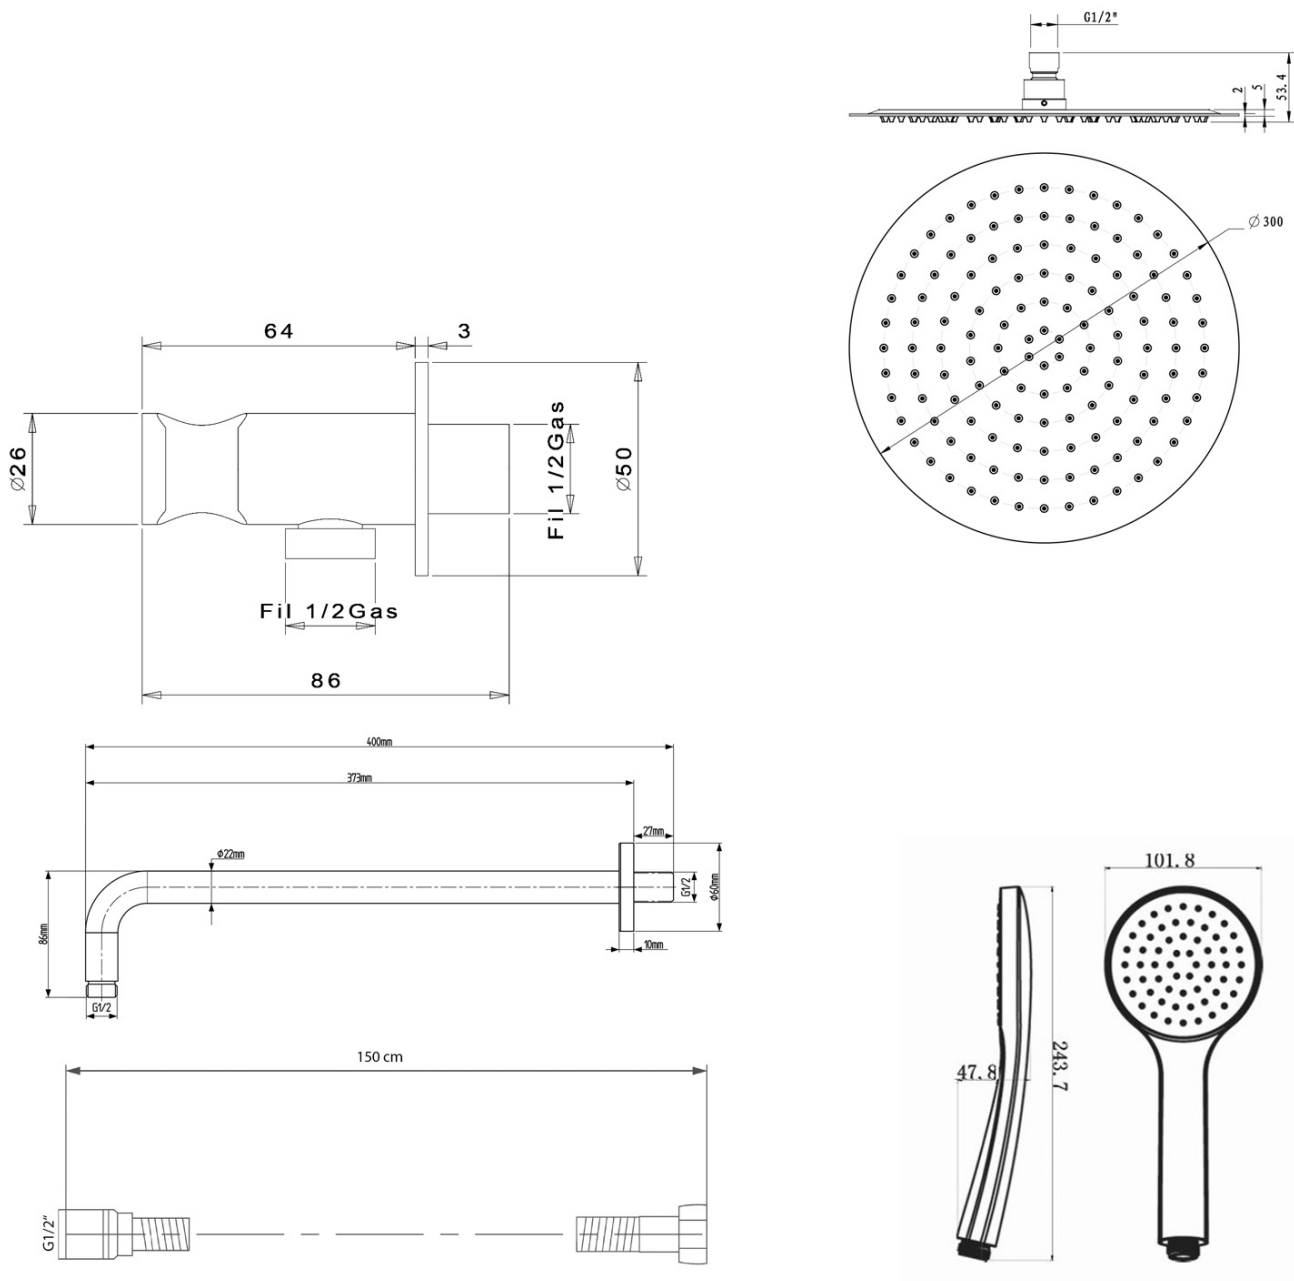

## KAI Concealed Shower Set with a single lever Mixer Tap, rotary switch, 2 Outlets, black matt

 **SAPHO**

Order code: KA43/15-01

### Properties

Colour: Black matt  
Material: Brass  
Shape: Circular  
Installation: Concealed  
Type of control: Lever  
Type of diverter: Rotary  
Cartridge diameter: 35 mm  
Shower functions: Rain  
Equipment: AntiCalc, Anti-twist system, 2 outlets  
Weight / Piece: 5.23 kg  
Packaging: 6 Piece  
Warranty: 2 years

### Spare parts

KEROX ECO Replacement Cartridge dia 35mm, low (Order code: 2121B2)  
Replacement Cartridge (Order code: 521601)

KAI Concealed Shower Set with a single lever Mixer Tap, rotary switch, 2 Outlets, black matt

Technical sheet

KAI Concealed Shower Set with a single lever Mixer Tap,  
rotary switch, 2 Outlets, black matt