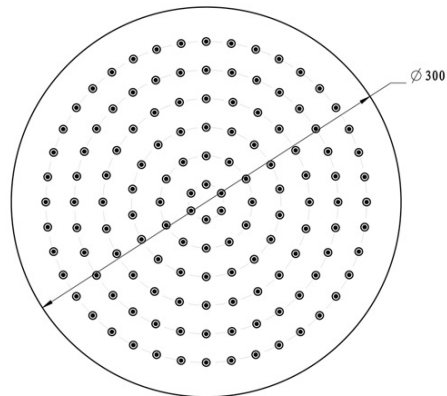

KAI Concealed Shower Set with a single lever Mixer Tap, rotary switch, 2 Outlets, black matt

 **SAPHO**

Order code: KA43/15-01

Basic information

Brand: Sapho
Series: KAI

Properties

Colour: Black matt
Material: Brass
Shape: Circular
Installation: Concealed
Type of control: Lever
Type of diverter: Rotary
Cartridge diameter: 35 mm
Shower functions: Rain
Equipment: AntiCalc, Anti-twist system, 2 outlets
Weight / Piece: 5.23 kg
Packaging: 6 Piece
Warranty: 2 years

Spare parts

KEROX ECO Replacement Cartridge dia 35mm, low (Order code: 2121B2)
Replacement Cartridge (Order code: 521601)

KAI Concealed Shower Set with a single lever Mixer Tap, rotary switch, 2 Outlets, black matt

Technical sheet

KAI Concealed Shower Set with a single lever Mixer Tap, rotary switch, 2 Outlets, black matt