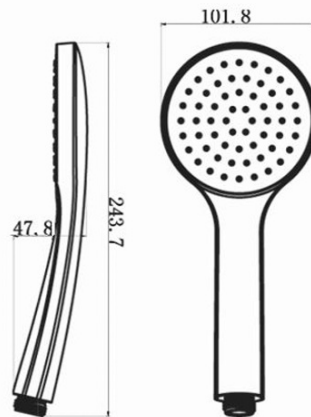

KAI Concealed Shower Set with a single lever Mixer Tap, rotary switch, 2 Outlets, black matt

 **SAPHO**

Order code: KA43/15-01

Basic information

Brand: Sapho
Series: KAI

Properties

Colour: Black matt
Material: Brass
Shape: Circular
Installation: Concealed
Type of control: Lever
Type of diverter: Rotary
Cartridge diameter: 35 mm
Shower functions: Rain
Equipment: AntiCalc, Anti-twist system, 2 outlets
Weight / Piece: 5.23 kg
Packaging: 6 Piece
Warranty: 2 years

Spare parts

KEROX ECO Replacement Cartridge dia 35mm, low (Order code: 2121B2)
Replacement Cartridge (Order code: 521601)

KAI Concealed Shower Set with a single lever Mixer Tap, rotary switch, 2 Outlets, black matt

Technical sheet

KAI Concealed Shower Set with a single lever Mixer Tap, rotary switch, 2 Outlets, black matt