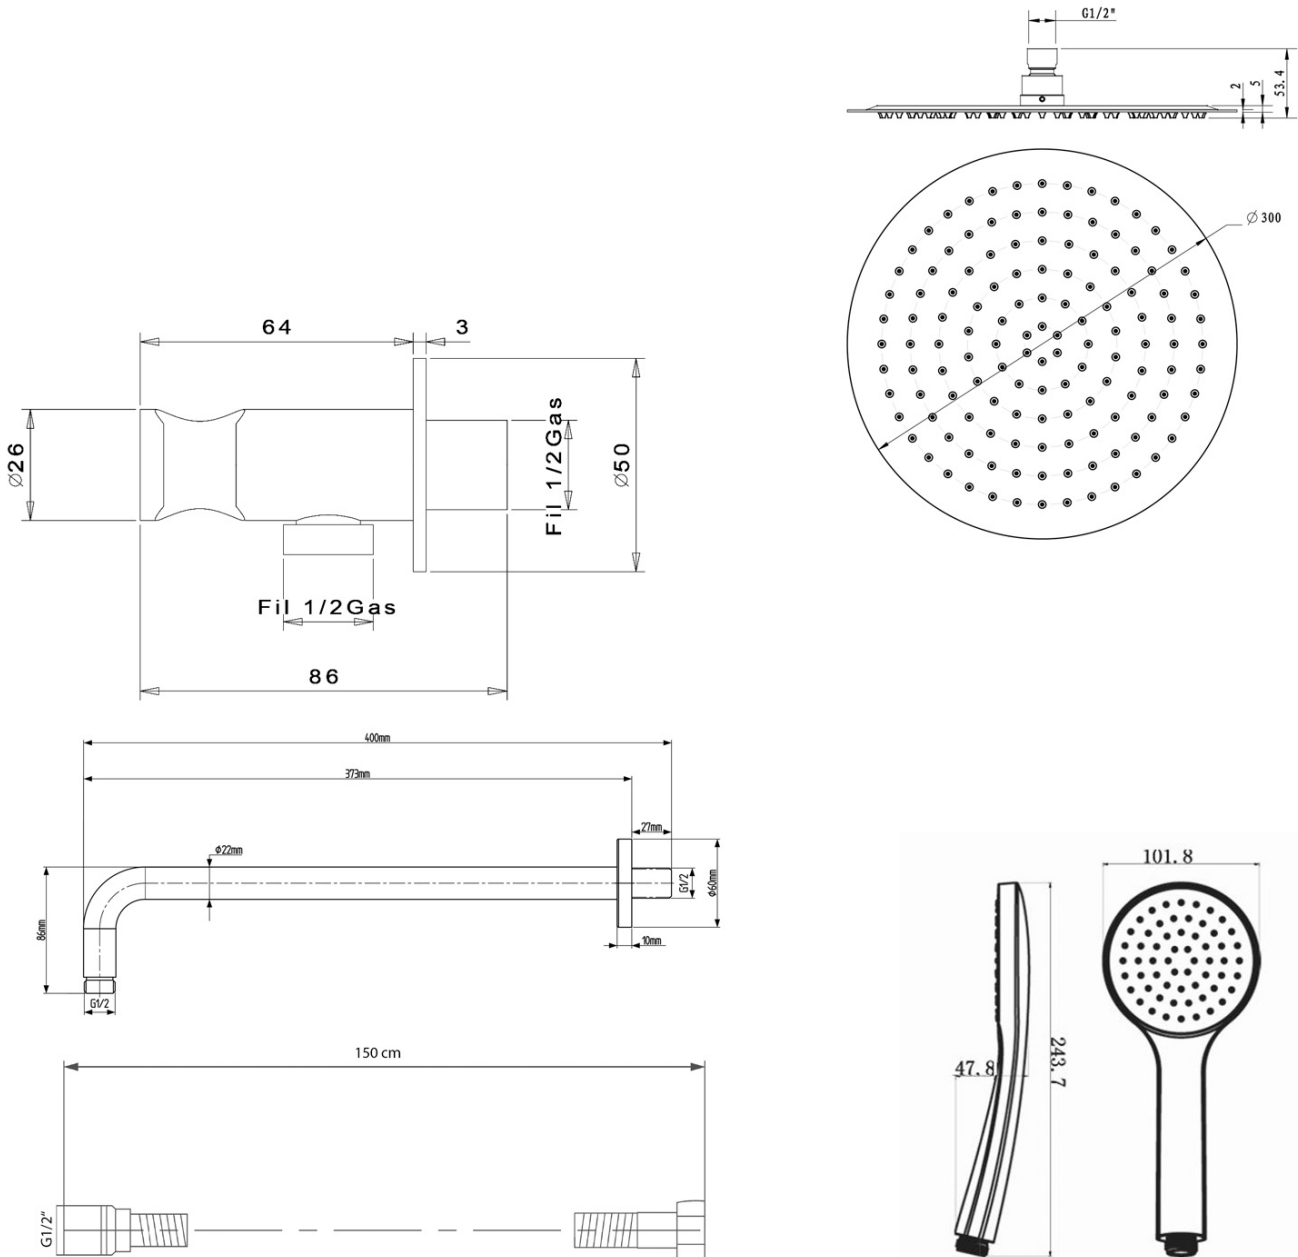

KAI Concealed Shower Set with a single lever Mixer Tap, rotary switch, 2 Outlets, black matt

 **SAPHO**

Order code: KA43/15-01

Basic information

Brand: Sapho
Series: KAI

Properties

Colour: Black matt
Material: Brass
Shape: Circular
Installation: Concealed
Type of control: Lever
Type of diverter: Rotary
Cartridge diameter: 35 mm
Shower functions: Rain
Equipment: AntiCalc, Anti-twist system, 2 outlets
Weight / Piece: 5.23 kg
Packaging: 6 Piece
Warranty: 2 years

Spare parts

KEROX ECO Replacement Cartridge dia 35mm, low (Order code: 2121B2)

Lever for mixer KA42/15, KA43/15, black (Order code: NDKA42/15)

Replacement Cartridge (Order code: 521601)

KAI Concealed Shower Set with a single lever Mixer Tap, rotary switch, 2 Outlets, black matt

Technical sheet

KAI Concealed Shower Set with a single lever Mixer Tap, rotary switch, 2 Outlets, black matt