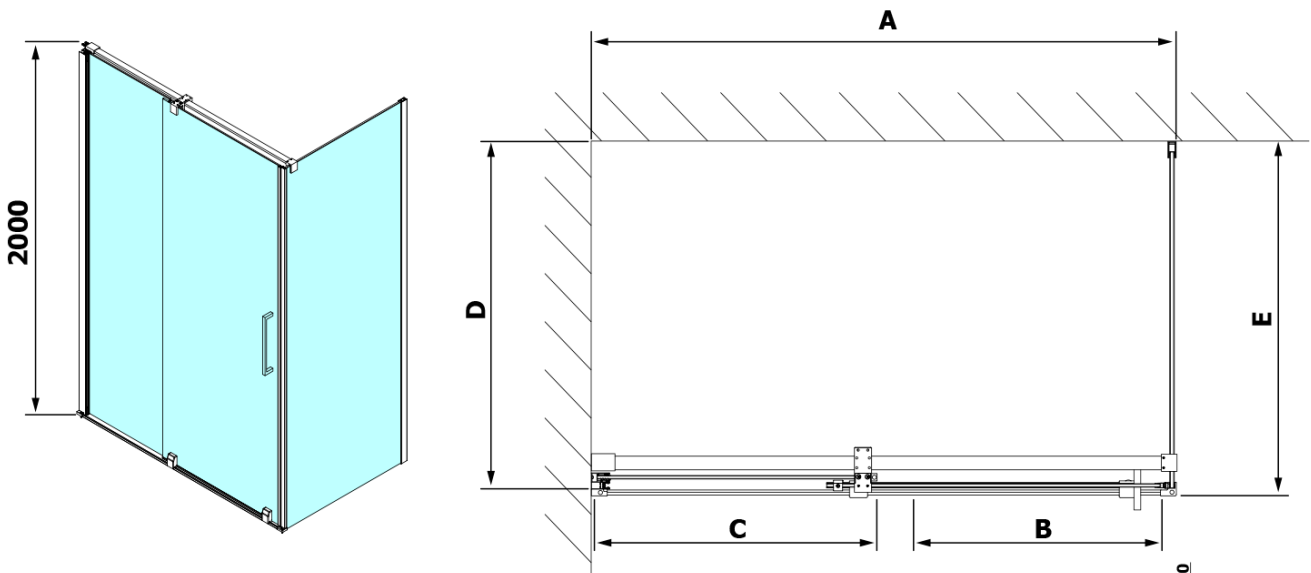

ROLLS Side Panel 1000mm, height 2000mm, clear glass

Order code: RL3415

Basic information

Brand: Polysan
Series: ROLLS

Size

Height: 2000 mm
Depth: 1000 mm

Properties

Profile colour: Chrome - polished aluminum
Shape: Fixed panel for shower door
Glass colour: TRANSPARENT glass
Glass finish: Antidrop
Glass thickness: 8 mm
Weight / Piece: 42.0 kg
Warranty: 2 years

Spare parts

ALTIS/ROLLS/DRAGON set of screw covers (Order code: NDAL03)

Technical sheet

Model	D	E
RL3215	765-785	780-800
RL3315	865-885	880-900
RL3415	965-985	980-1000

Model	A	B	C
RL1115	1072-1102	425	~500
RL1215	1172-1202	475	~550
RL1315	1272-1302	525	~600
RL1415	1372-1402	575	~650
RL1515	1472-1502	625	~700
RL1615	1572-1602	675	~750