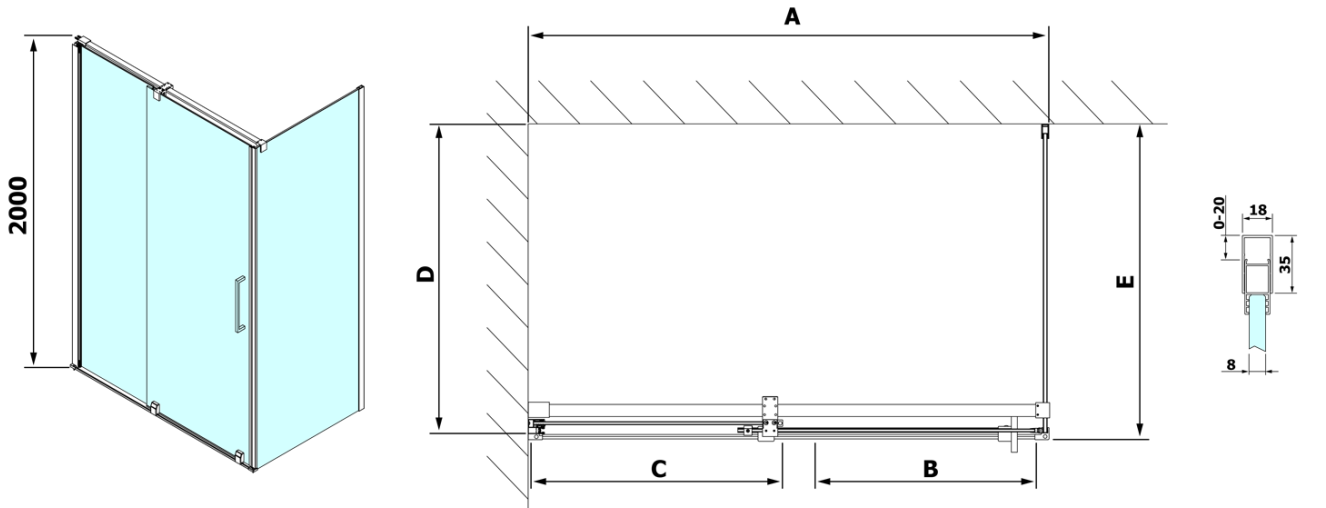

ROLLS Side Panel 900mm, height 2000mm, clear glass

Order code: RL3315

Basic information

Brand: Polysan

Series: ROLLS

Size

Width: 900 mm

Height: 2000 mm

Properties

Profile colour: Chrome - polished aluminum

Shape: Fixed panel for shower door

Glass colour: TRANSPARENT glass

Glass finish: Antidrop

Glass thickness: 8 mm

Weight / Piece: 38.0 kg

Warranty: 2 years

Spare parts

ALTIS/ROLLS/DRAGON set of screw covers (Order code: NDAL03)

ROLLS Side Panel 900mm, height 2000mm, clear glass

Technical sheet

Model	D	E
RL3215	765-785	780-800
RL3315	865-885	880-900
RL3415	965-985	980-1000