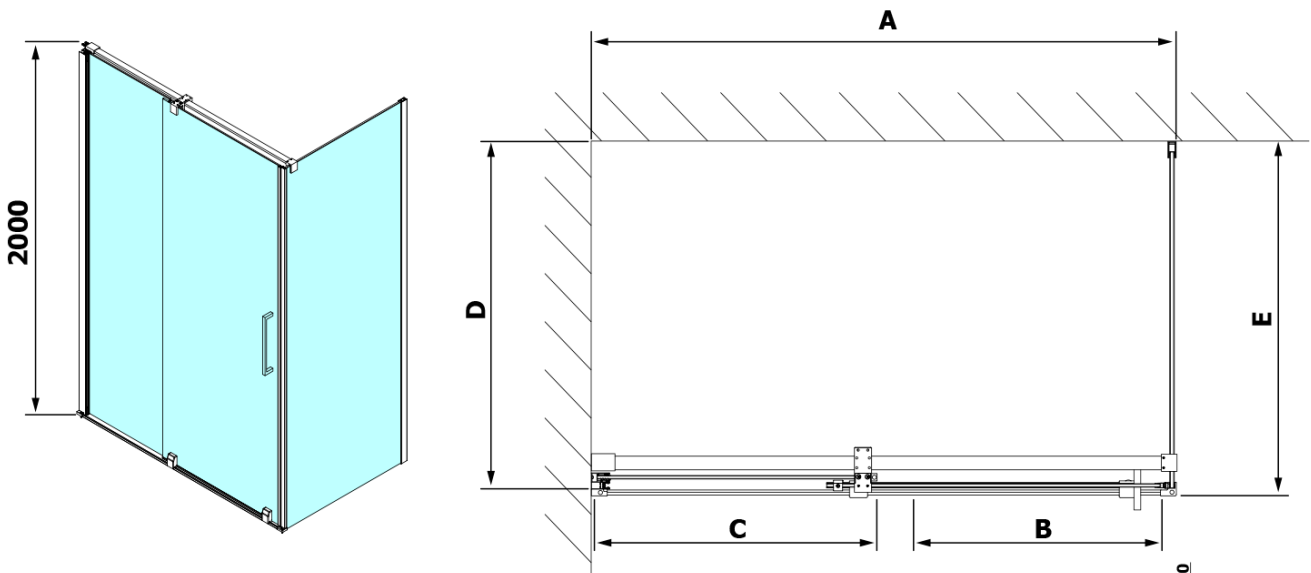

ROLLS Side Panel 900mm, height 2000mm, clear glass

Order code: RL3315

Basic information

Brand: Polysan
Series: ROLLS

Size

Height: 2000 mm
Depth: 900 mm

Properties

Profile colour: Chrome - polished aluminum
Shape: Fixed panel for shower door
Glass colour: TRANSPARENT glass
Glass finish: Antidrop
Glass thickness: 8 mm
Weight / Piece: 38.0 kg
Warranty: 2 years

Spare parts

ALTIS/ROLLS/DRAGON set of screw covers (Order code: NDAL03)

ROLLS Side Panel 900mm, height 2000mm, clear glass

Technical sheet

Model	D	E
RL3215	765-785	780-800
RL3315	865-885	880-900
RL3415	965-985	980-1000