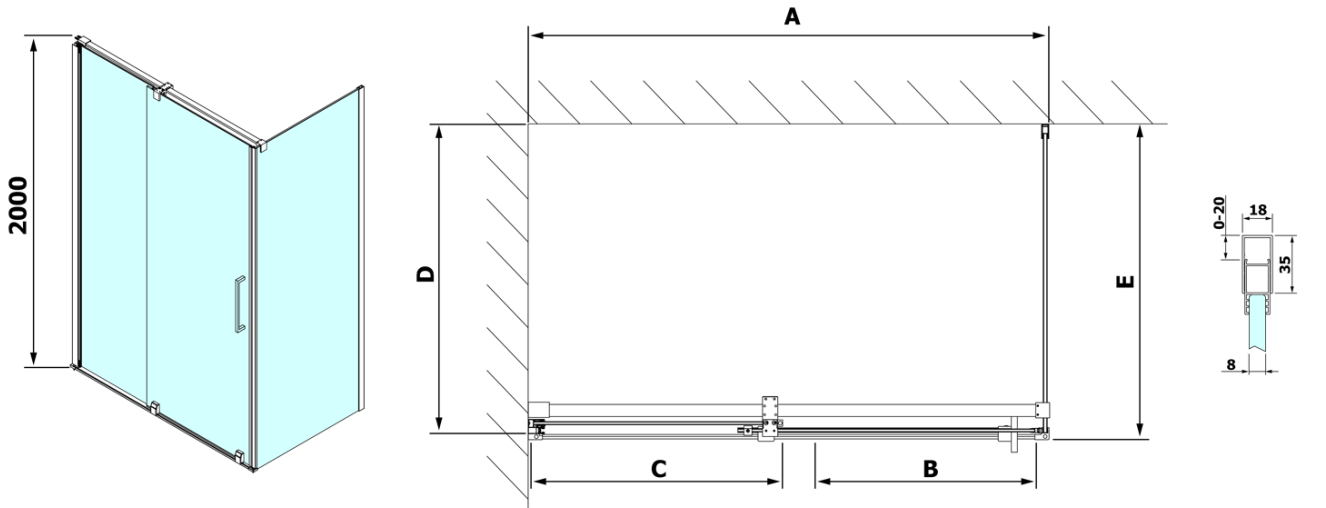

ROLLS Side Panel 900mm, height 2000mm, clear glass

Technical sheet

Model	D	E
RL3215	765-785	780-800
RL3315	865-885	880-900
RL3415	965-985	980-1000

Model	A	B	C
RL1115	1070-1110	425	~500
RL1215	1170-1210	475	~550
RL1315	1270-1310	525	~600
RL1415	1370-1410	575	~650
RL1515	1470-1510	625	~700
RL1615	1570-1610	675	~750