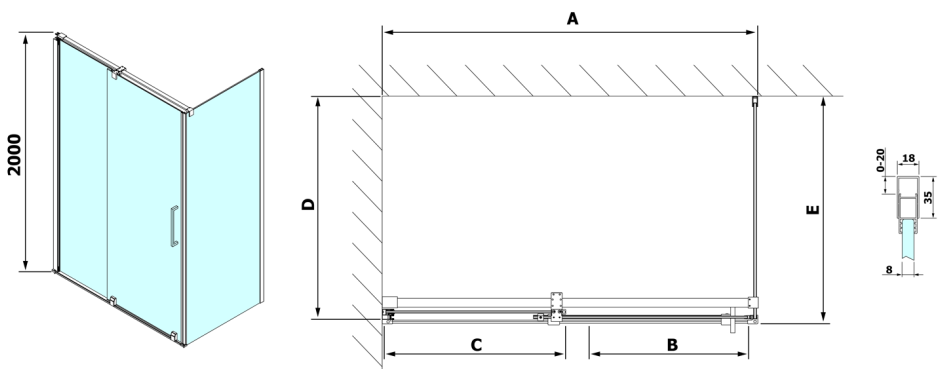

ROLLS Side Panel 900mm, height 2000mm, clear glass

Order code: RL3315

Size

Width: 900 mm
Height: 2000 mm

Properties

Warranty: 2 years

Technical sheet

Model	D	E
RL3215	765-785	780-800
RL3315	865-885	880-900
RL3415	965-985	980-1000

Model	A	B	C
RL1115	1070-1110	425	~500
RL1215	1170-1210	475	~550
RL1315	1270-1310	525	~600
RL1415	1370-1410	575	~650
RL1515	1470-1510	625	~700
RL1615	1570-1610	675	~750