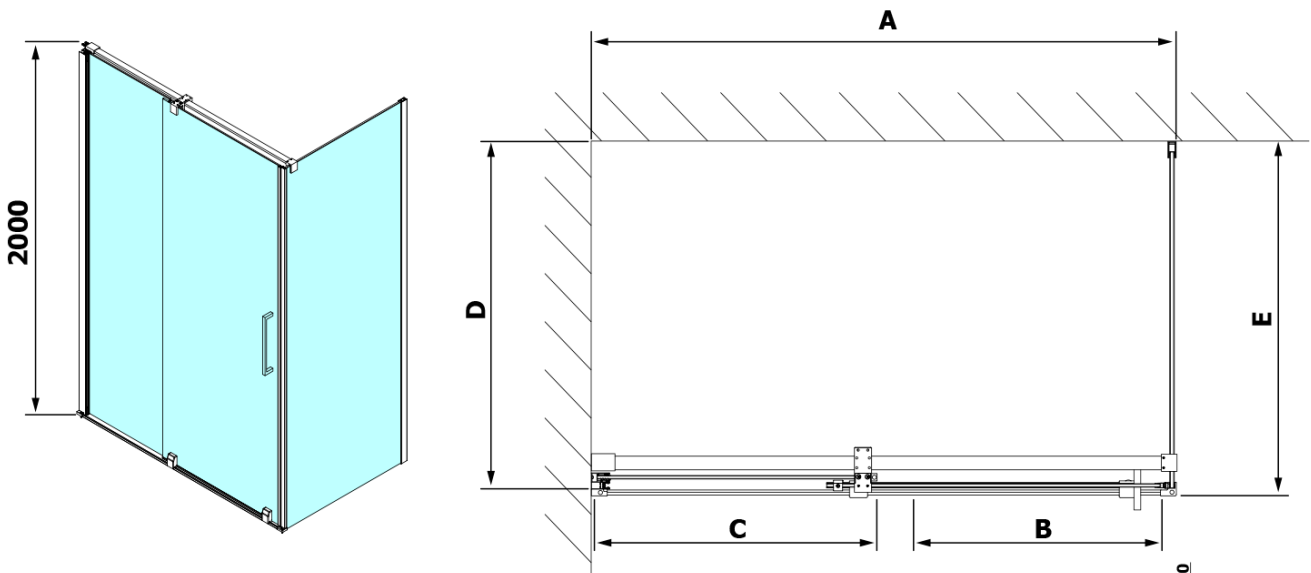

Technical sheet

Model	D	E
RL3215	765-785	780-800
RL3315	865-885	880-900
RL3415	965-985	980-1000

Model	A	B	C
RL1115	1072-1102	425	~500
RL1215	1172-1202	475	~550
RL1315	1272-1302	525	~600
RL1415	1372-1402	575	~650
RL1515	1472-1502	625	~700
RL1615	1572-1602	675	~750