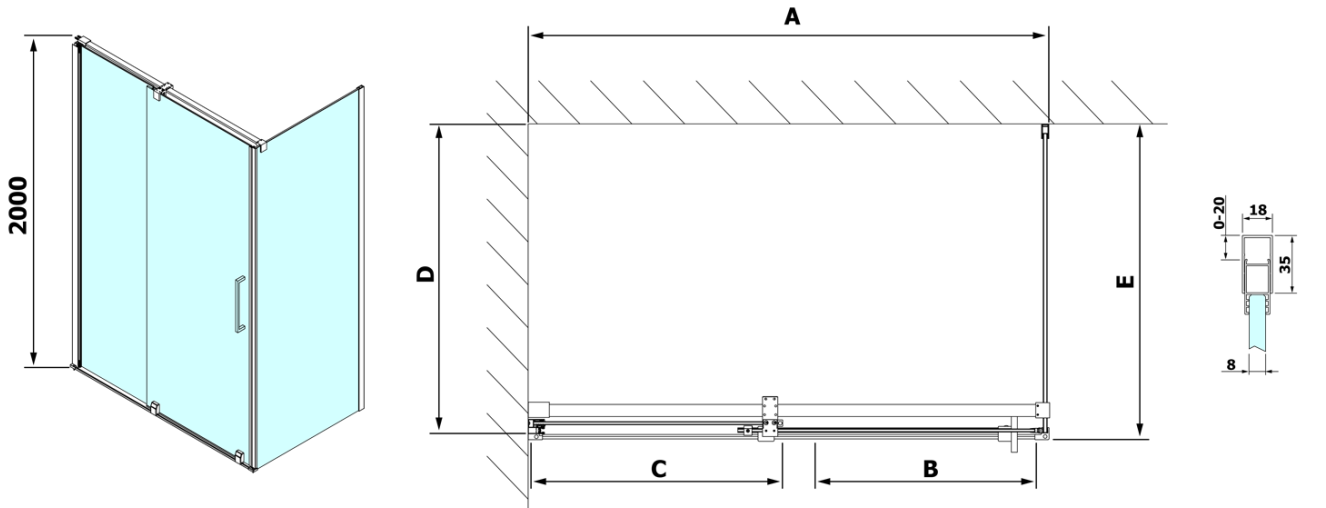

ROLLS Side Panel 800mm, height 2000mm, clear glass

Order code: RL3215

Basic information

Brand: Polysan
Series: ROLLS

Size

Width: 800 mm
Height: 2000 mm

Properties

Profile colour: Chrome - polished aluminum
Shape: Fixed panel for shower door
Glass colour: TRANSPARENT glass
Glass finish: Antidrop
Glass thickness: 8 mm
Weight / Piece: 34.0 kg
Warranty: 2 years

Spare parts

ALTIS/ROLLS/DRAGON set of screw covers (Order code: NDAL03)

ROLLS Side Panel 800mm, height 2000mm, clear glass

Technical sheet

Model	D	E
RL3215	765-785	780-800
RL3315	865-885	880-900
RL3415	965-985	980-1000

Model	A	B	C
RL1115	1070-1110	425	~500
RL1215	1170-1210	475	~550
RL1315	1270-1310	525	~600
RL1415	1370-1410	575	~650
RL1515	1470-1510	625	~700
RL1615	1570-1610	675	~750